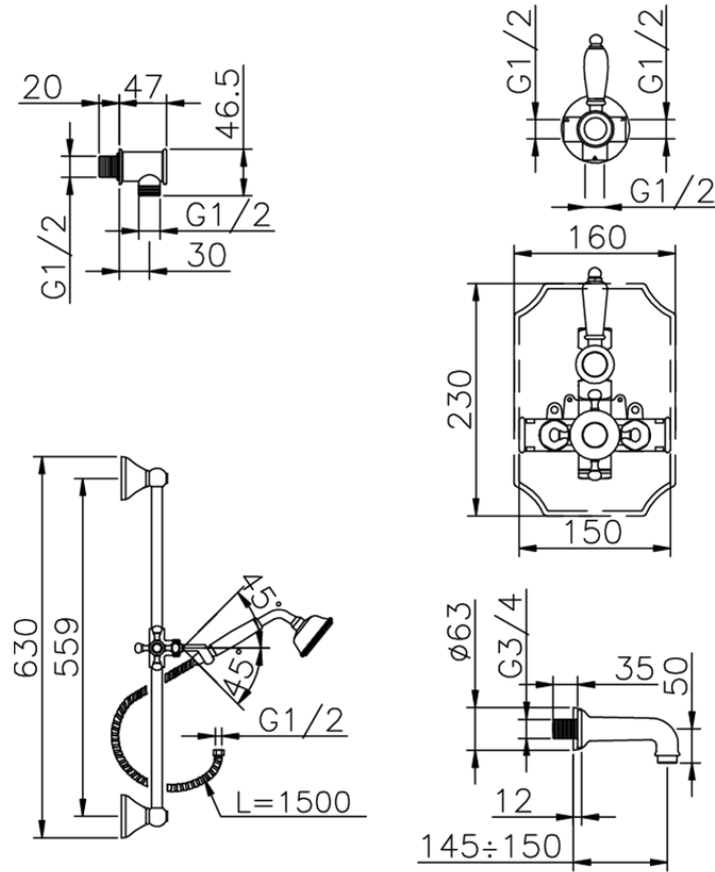

Completo miscelatore termostatico vasca incasso VICTORIAN_914.VT01H.

914.VT01H.

<https://huberitalia.com/completo-miscelatore-termostatico-vasca-incasso-victorian-914-vt01h>

2024-10-22