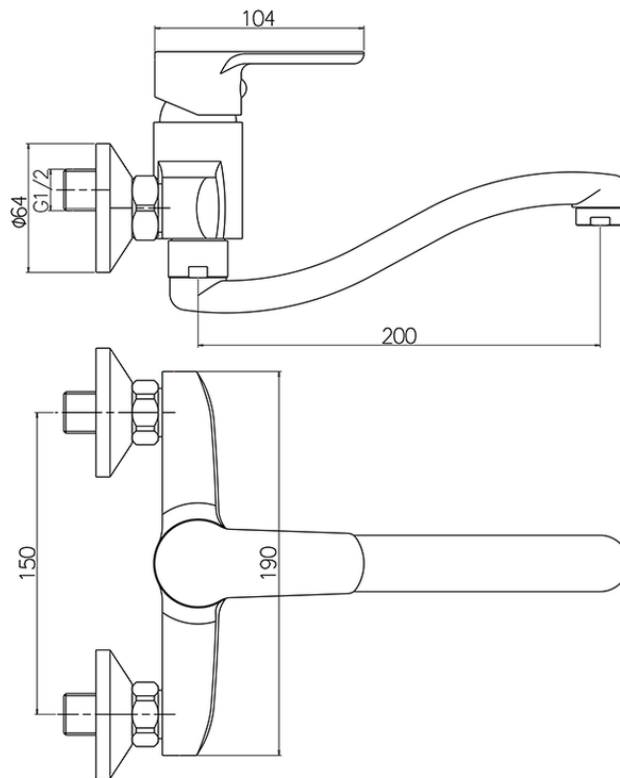

Miscelatore monocomando lavello a parete KITCHEN_SN000434

SN000434

<https://huberitalia.com/miscelatore-monocomando-lavello-a-parete-kitchen-sn000434>

2024-11-21