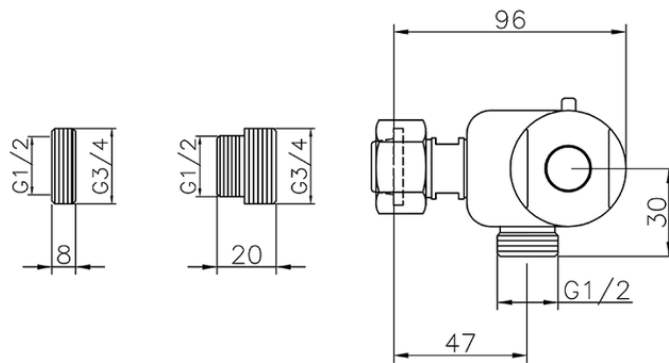

Miscelatore termostatico doccia CLINIC&TECHNICAL_100P.01H.

100P.01H.

<https://huberitalia.com/miscelatore-termostatico-doccia-clinicttechnical-100p-01h>

2024-11-21