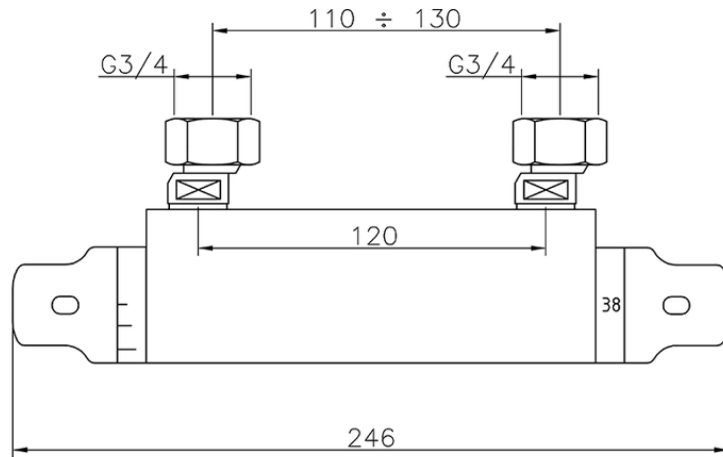

Miscelatore termostatico doccia CLINIC&TECHNICAL_100P.01H.

100P.01H.

<https://huberitalia.com/miscelatore-termostatico-doccia-clinicttechnical-100p-01h>

2024-11-21