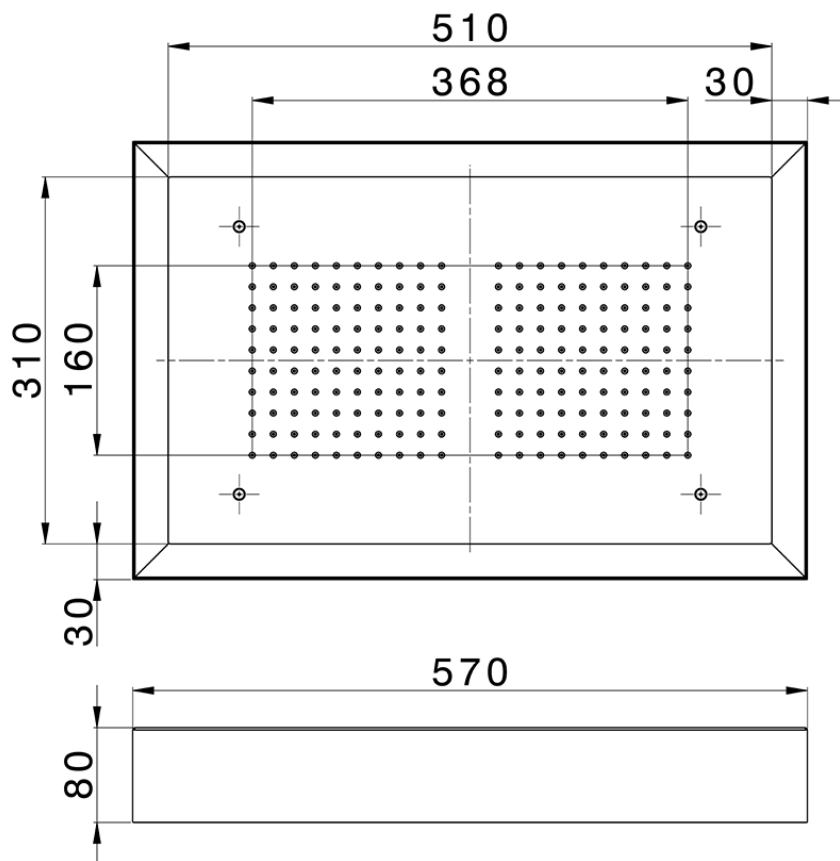

Soffione a soffitto con cromoterapia 570x370 mm ZEN_ZS1C0210

ZS1C0210

<https://huberitalia.com/soffione-a-soffitto-con-cromoterapia-570x370-mm-zen-zs1c0210>

2024-11-23