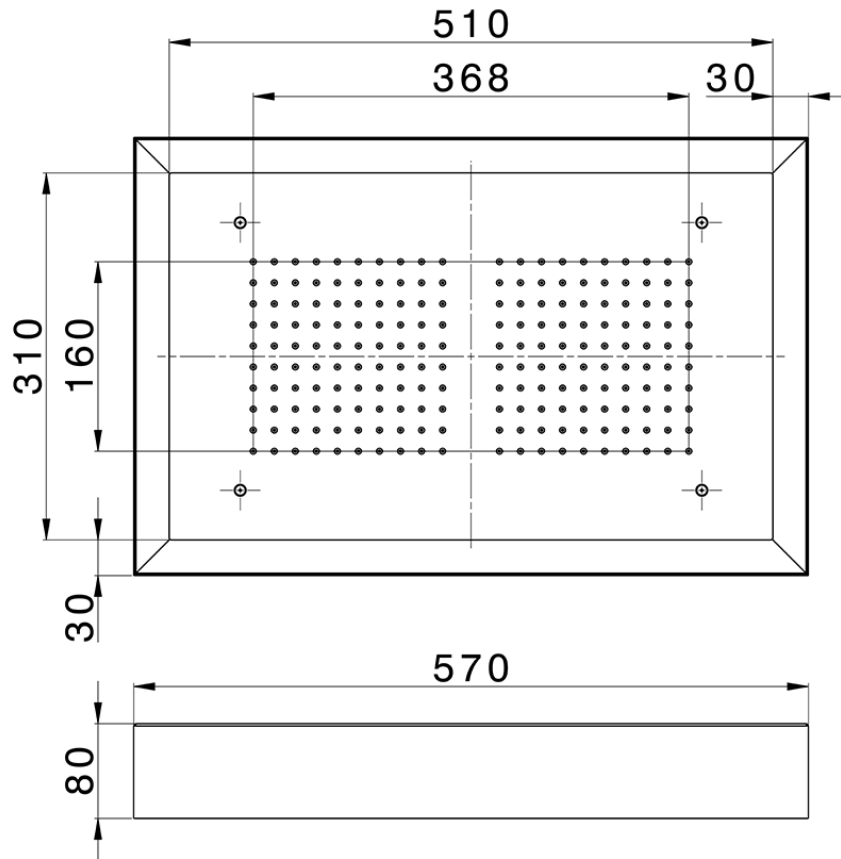

Soffione a soffitto con cromoterapia 570x370 mm ZEN_ZS1C0210

ZS1C0210

<https://huberitalia.com/soffione-a-soffitto-con-cromoterapia-570x370-mm-zen-zs1c0210>

2024-11-21