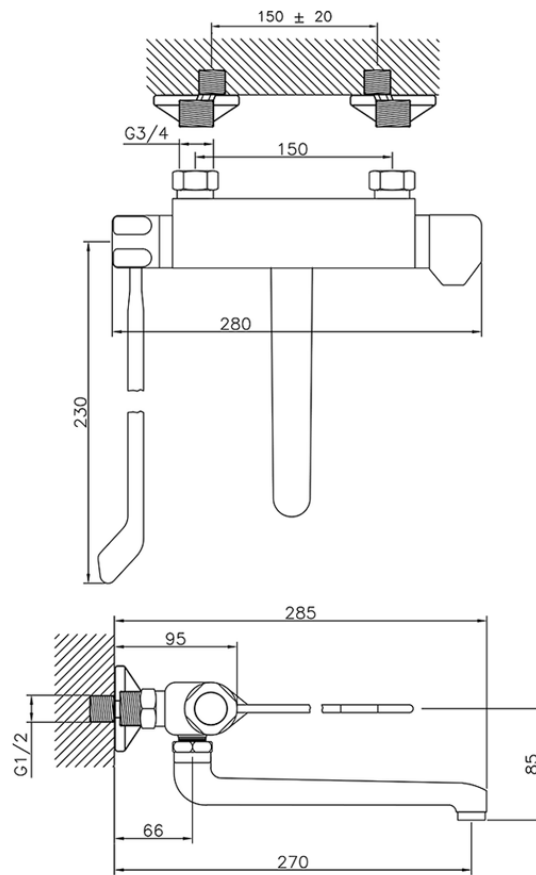

Miscelatore termostatico lavello a parete THERMO_CLT70020

CLT70020

<https://huberitalia.com/miscelatore-termostatico-lavello-a-parete-thermo-clt70020>

2024-12-04