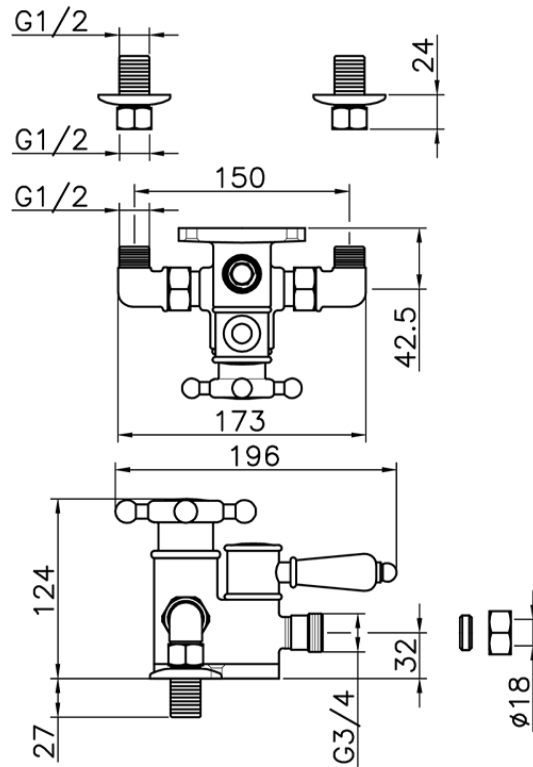

Miscelatore termostatico doccia VICTORIAN_150.VT51H.

150.VT51H.

<https://www.huberitalia.com/miscelatore-termostatico-doccia-victorian-150-vt51h>

2024-12-22