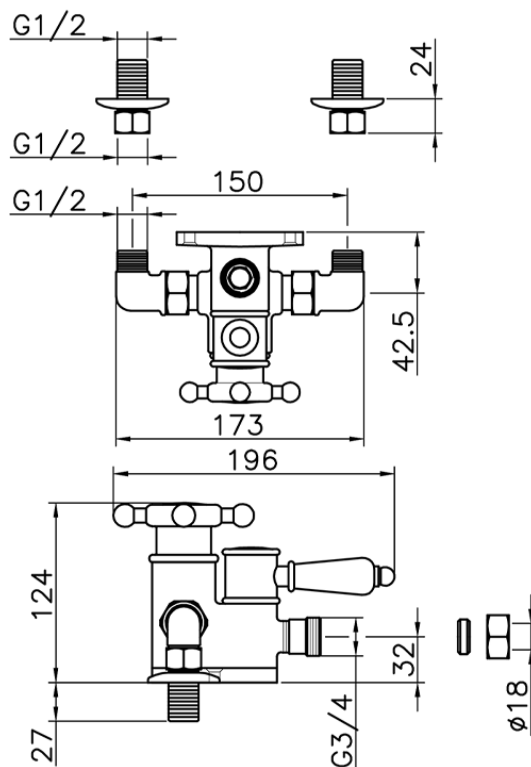

## Miscelatore termostatico doccia VICTORIAN\_150.VT51H.

150.VT51H.

<https://www.huberitalia.com/miscelatore-termostatico-doccia-victorian-150-vt51h>

2024-12-22