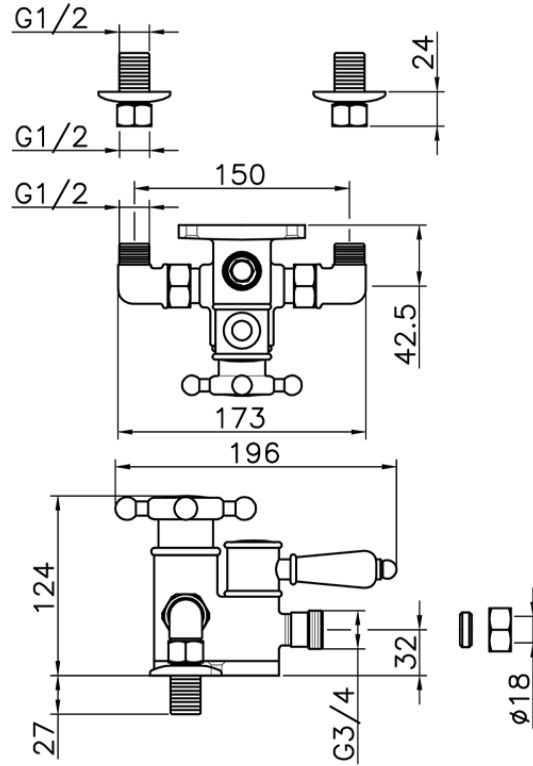

Miscelatore termostatico doccia VICTORIAN_150.VT51H.

150.VT51H.

<https://www.huberitalia.com/miscelatore-termostatico-doccia-victorian-150-vt51h>

2024-12-22