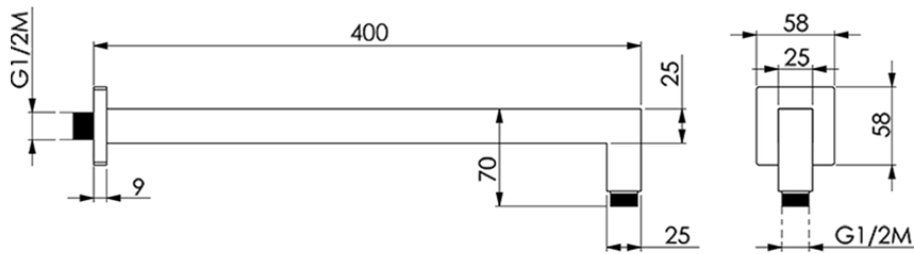

Braccio doccia SHOWER_SS013320

SS013320

<https://www.huberitalia.com/braccio-doccia-shower-ss013320>

2024-12-22