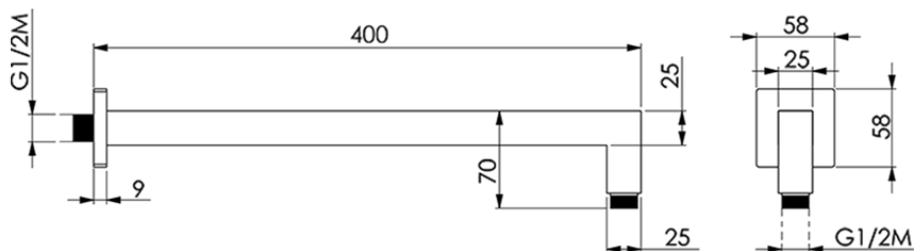

Braccio doccia SHOWER_SS013320

SS013320

<https://www.huberitalia.com/braccio-doccia-shower-ss013320>

2024-12-22