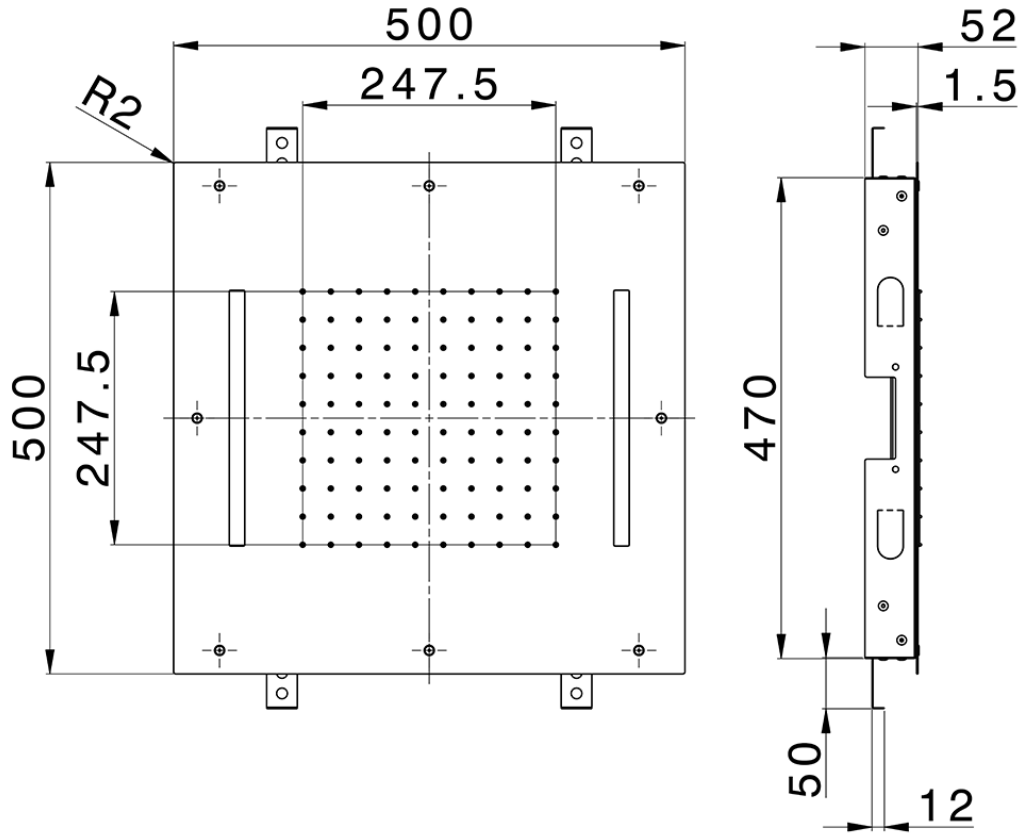

Soffione a soffitto con cromoterapia 500x500 mm ZEN_ZS1C0070

ZS1C0070

<https://www.huberitalia.com/soffione-a-soffitto-con-cromoterapia-500x500-mm-zen-zs1c0070>

2025-01-21