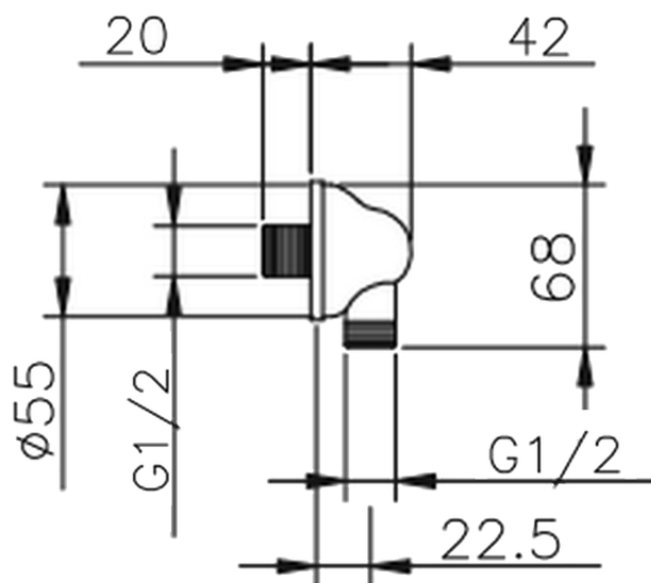

Pres a d'acqua SHOWER_67.02H.

67.02H.

<https://www.huberitalia.com/presa-dacqua-shower-67-02h>

2025-04-25