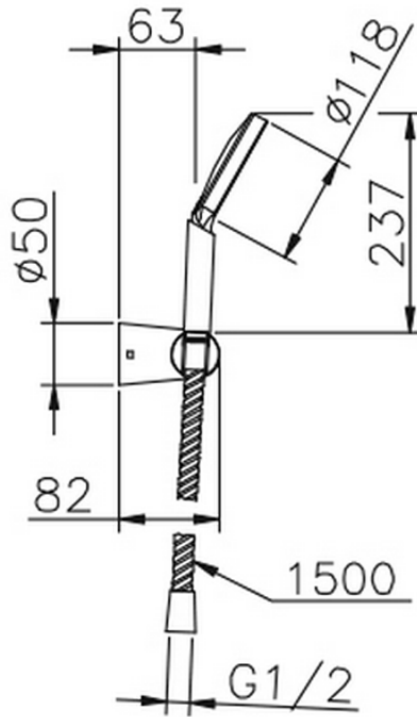

Completo doccia duplex SHOWER_SS018240

SS018240

<https://huberitalia.com/completo-doccia-duplex-shower-ss018240>

2024-11-21