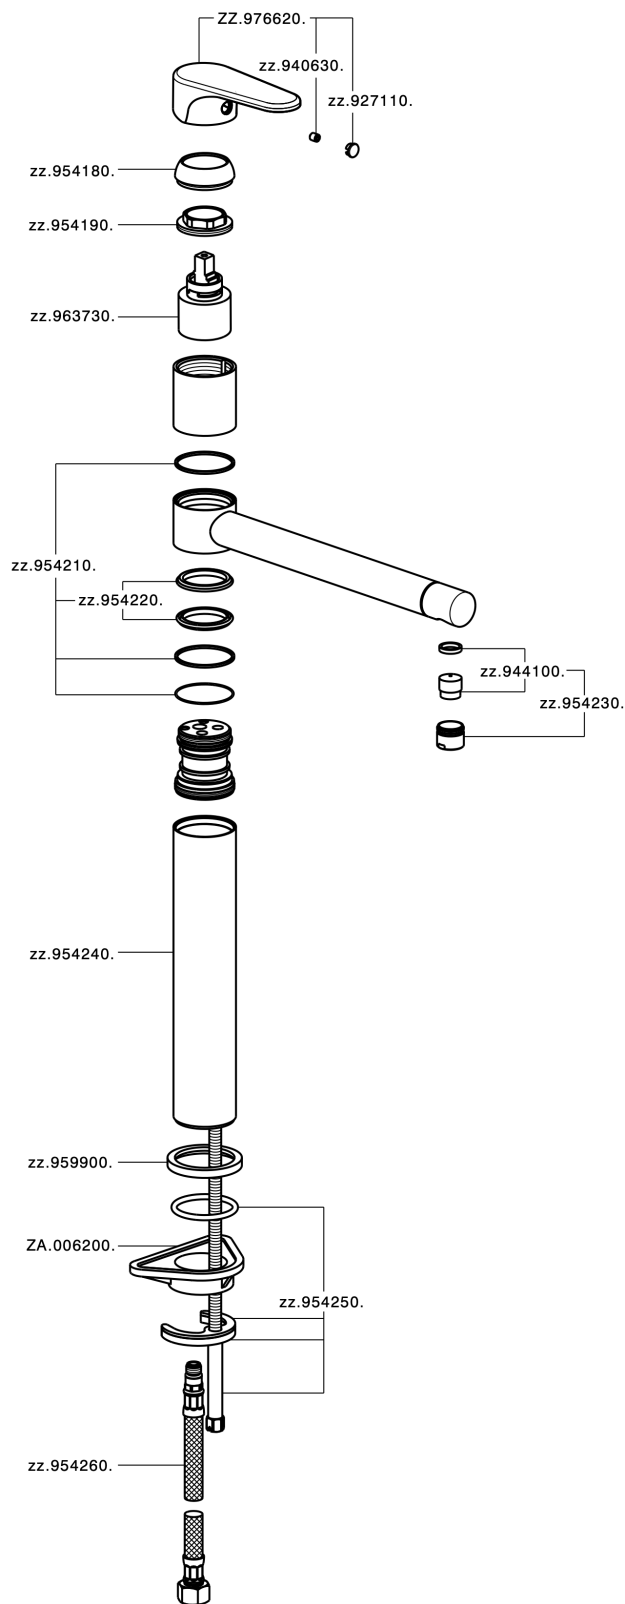

Miscelatore monocomando lavello EnergySave KITCHEN_AH001585

AH001585

<https://www.huberitalia.com/miscelatore-monocomando-lavello-energysave-kitchen-ah001585>

2025-04-15