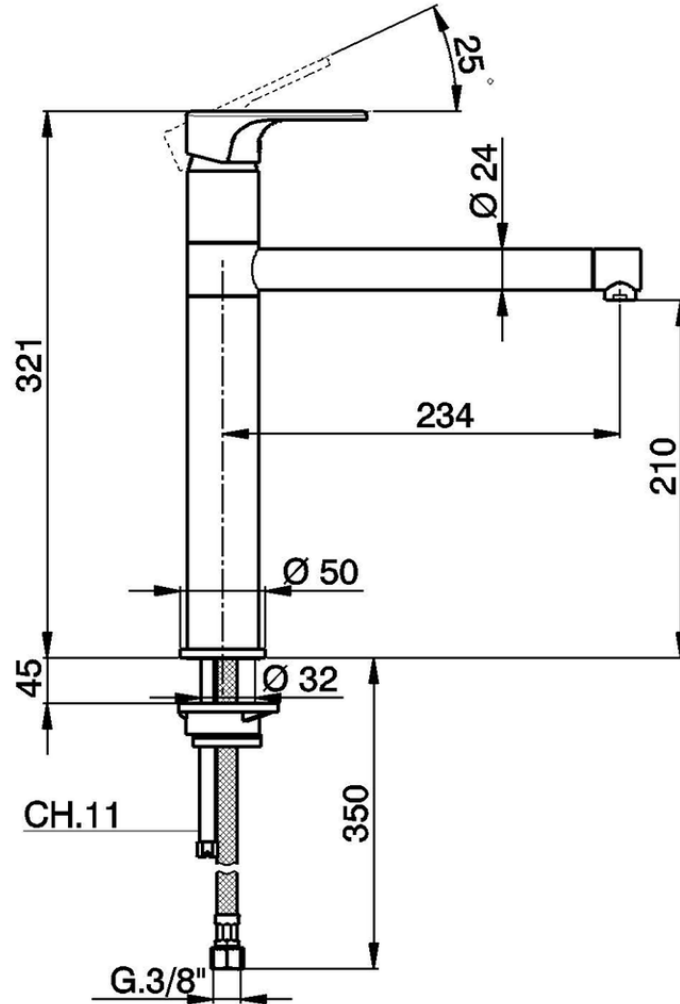

Miscelatore monocomando lavello EnergySave KITCHEN_AH001585

AH001585

<https://www.huberitalia.com/miscelatore-monocomando-lavello-energysave-kitchen-ah001585>

2025-04-15