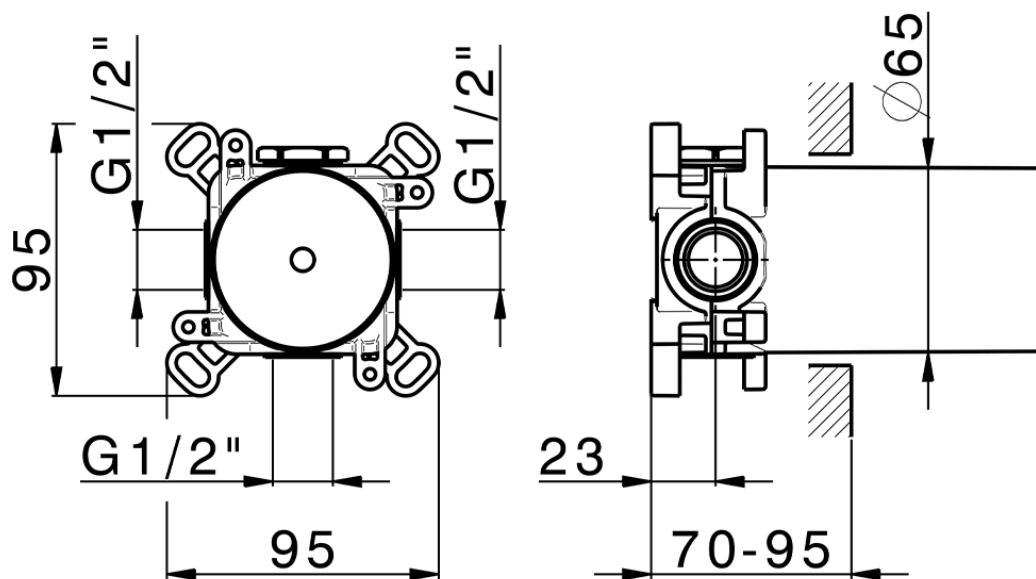

Parte esterna per singolo Push&Shower PUSH&SHOWER_PS0G6110

PS0G6110

<https://www.huberitalia.com/parte-esterna-per-singolo-pushshower-pushshower-ps0g6110>

ZBOG6000

<https://www.huberitalia.com/parte-incasso-pushshower-incasso-zb0g6000>