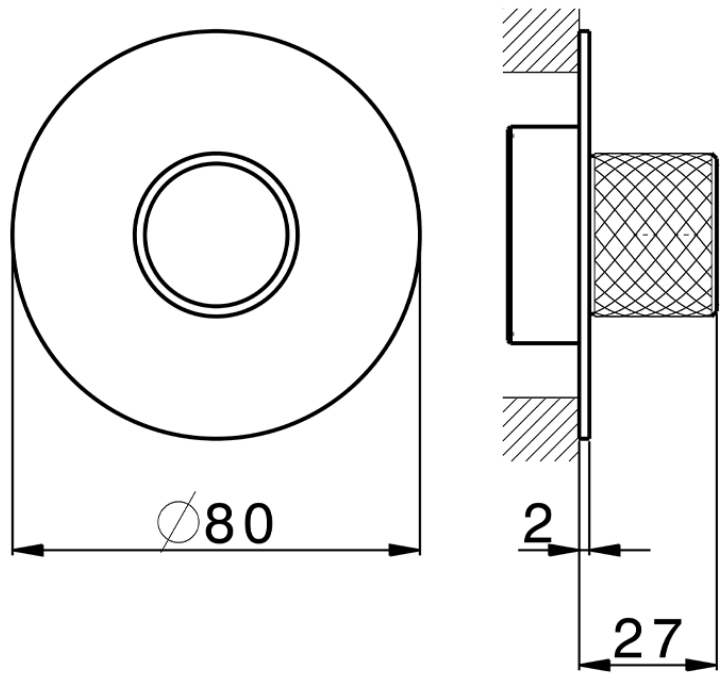

Parte esterna per singolo Push&Shower PUSH&SHOWER_PS0G6110

PS0G6110

<https://www.huberitalia.com/parte-esterna-per-singolo-pushshower-pushshower-ps0g6110>

ZBOG6000

<https://www.huberitalia.com/parte-incasso-pushshower-incasso-zb0g6000>