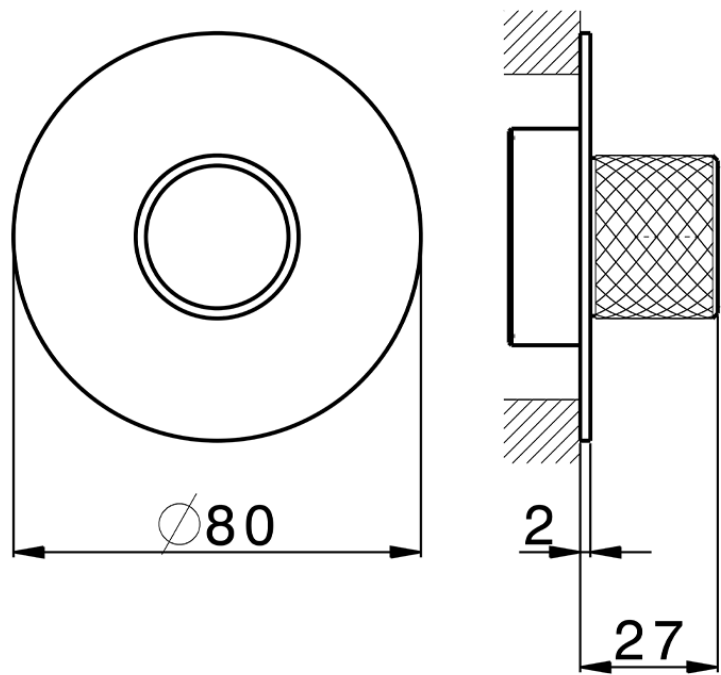

Parte esterna per singolo Push&Shower PUSH&SHOWER_PS0G6110

PS0G6110

<https://www.huberitalia.com/parte-esterna-per-singolo-pushshower-pushshower-ps0g6110>

ZB0G6000

<https://www.huberitalia.com/parte-incasso-pushshower-incasso-zb0g6000>