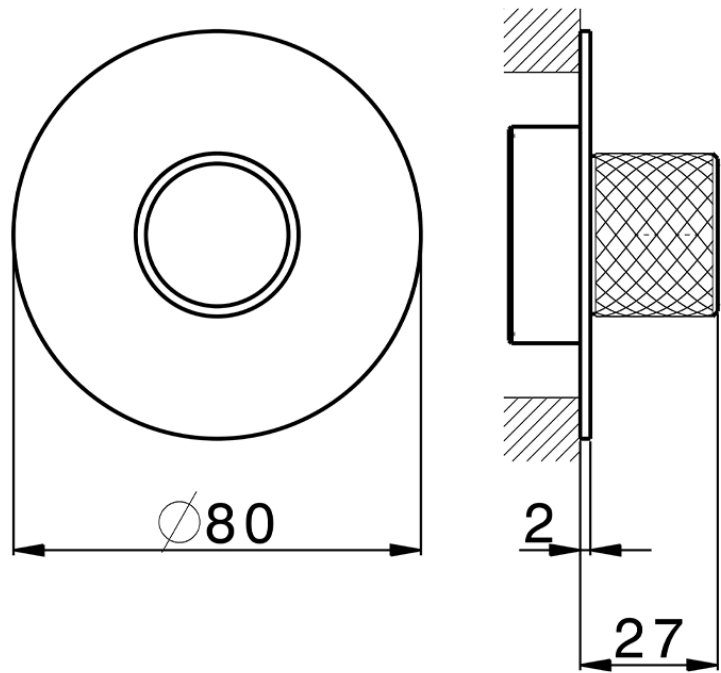

Parte esterna per singolo Push&Shower PUSH&SHOWER_PS0G6110

PS0G6110

<https://www.huberitalia.com/parte-esterna-per-singolo-pushshower-pushshower-ps0g6110>

ZB0G6000

<https://www.huberitalia.com/parte-incasso-pushshower-incasso-zb0g6000>