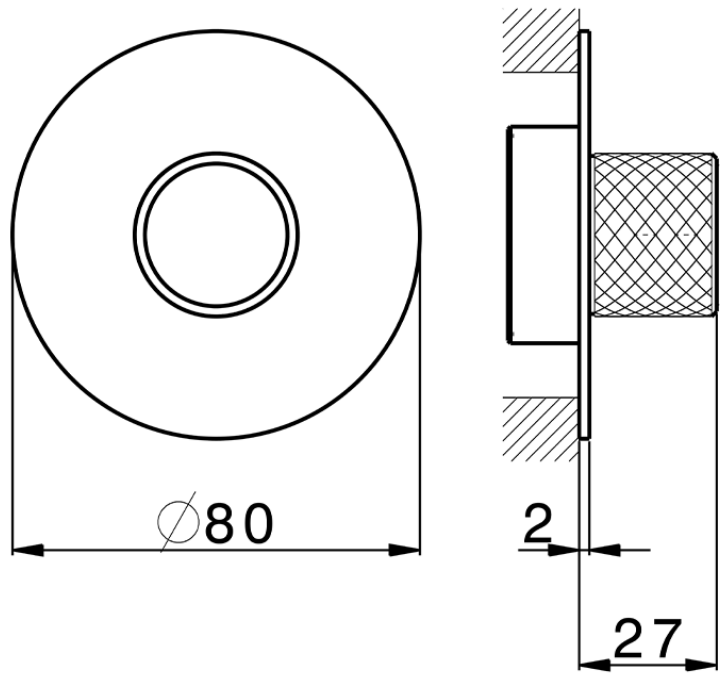

Parte esterna per singolo Push&Shower PUSH&SHOWER_PS0G6110

PS0G6110

<https://www.huberitalia.com/parte-esterna-per-singolo-pushshower-pushshower-ps0g6110>

ZB0G6000

<https://www.huberitalia.com/parte-incasso-pushshower-incasso-zb0g6000>