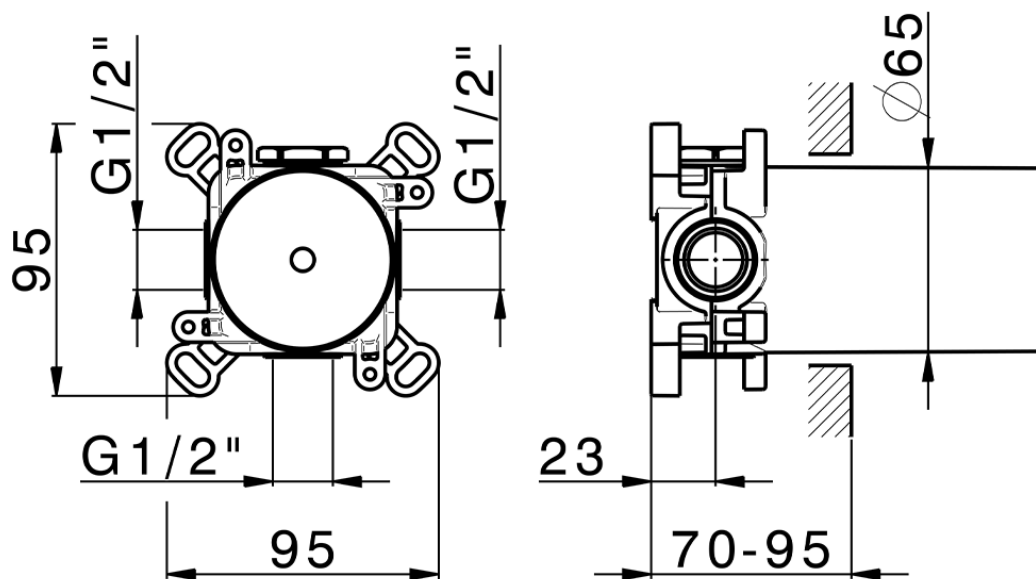

Parte esterna per singolo Push&Shower PUSH&SHOWER_PS0G6110

PS0G6110

<https://www.huberitalia.com/parte-esterna-per-singolo-pushshower-pushshower-ps0g6110>

ZB0G6000

<https://www.huberitalia.com/parte-incasso-pushshower-incasso-zb0g6000>