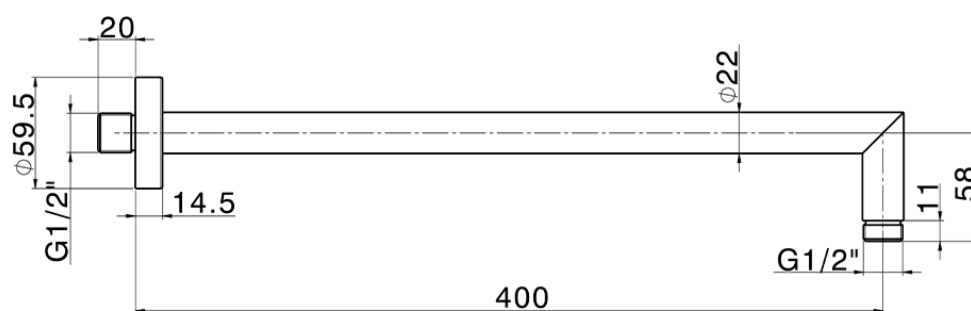

Braccio doccia SHOWER_SS013370

SS013370

<https://www.huberitalia.com/braccio-doccia-shower-ss013370>

2025-02-23