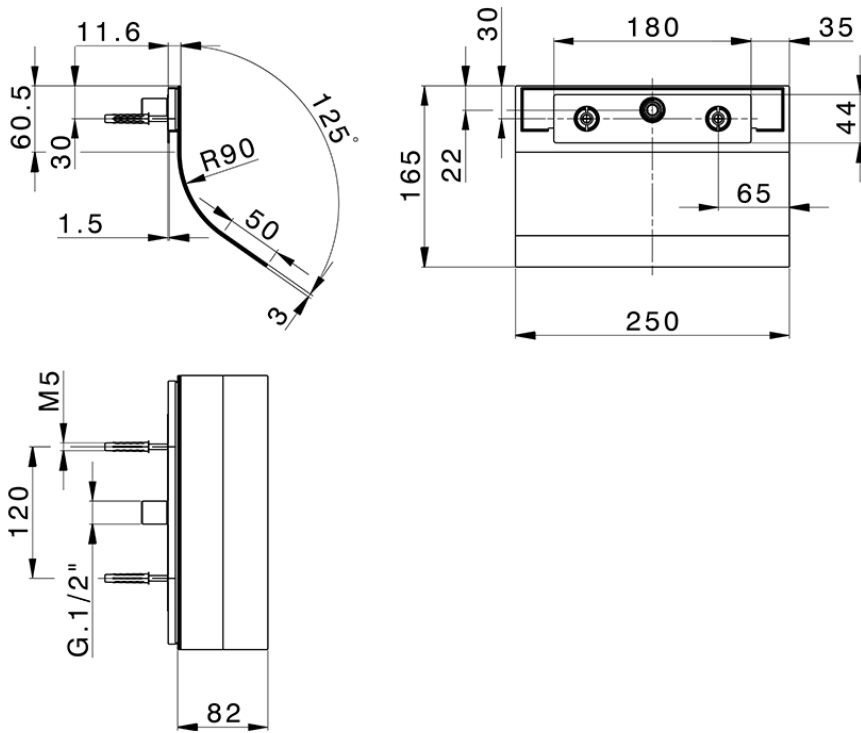

Cascata a parete curva ZEN_ZS129030

ZS129030

<https://www.huberitalia.com/cascata-a-parete-curva-zen-zs129030>

2024-12-25