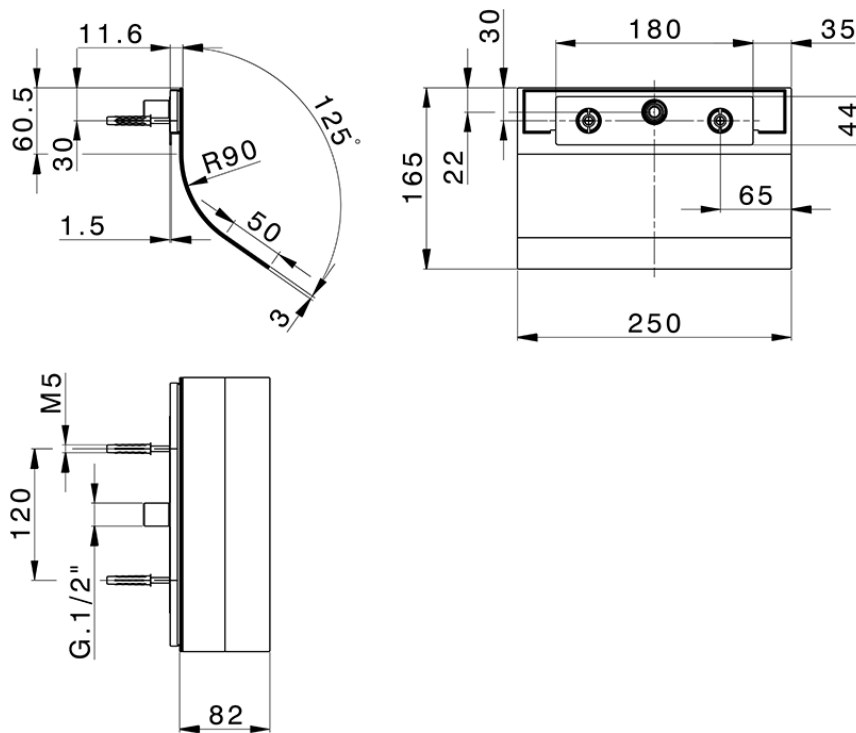

Cascata a parete curva ZEN_ZS129030

ZS129030

<https://www.huberitalia.com/cascata-a-parete-curva-zen-zs129030>

2024-12-25