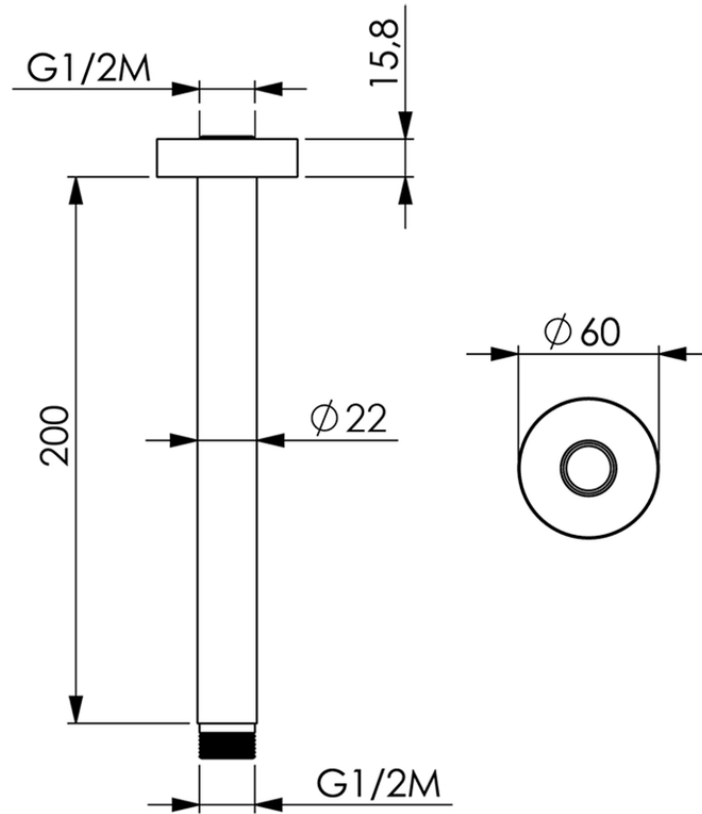

## Braccio doccia a soffitto SHOWER\_SS013440

SS013440

<https://huberitalia.com/braccio-doccia-a-soffitto-shower-ss013440>

2024-11-24