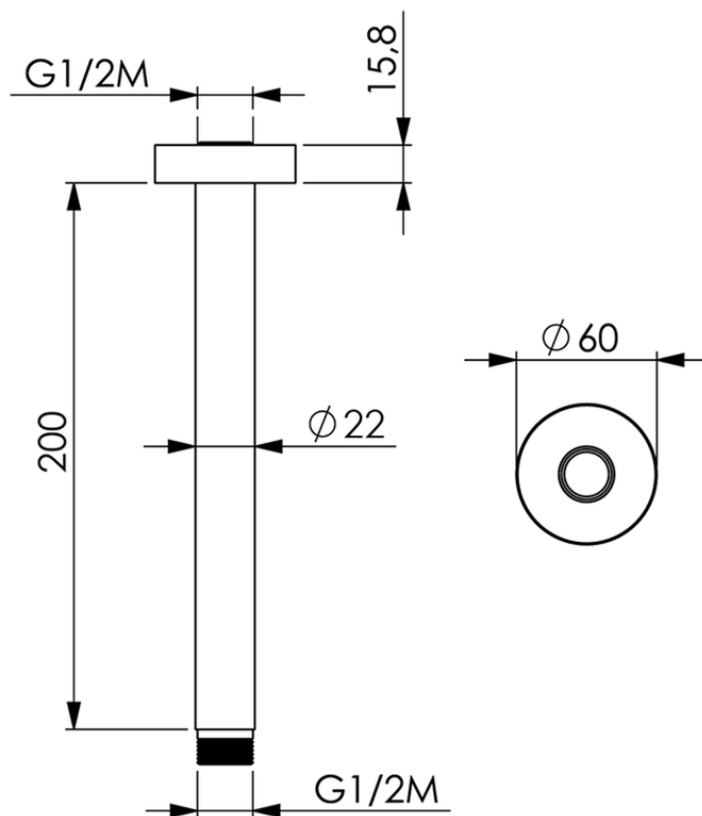

## Braccio doccia a soffitto SHOWER\_SS013440

SS013440

<https://huberitalia.com/braccio-doccia-a-soffitto-shower-ss013440>

2024-11-21