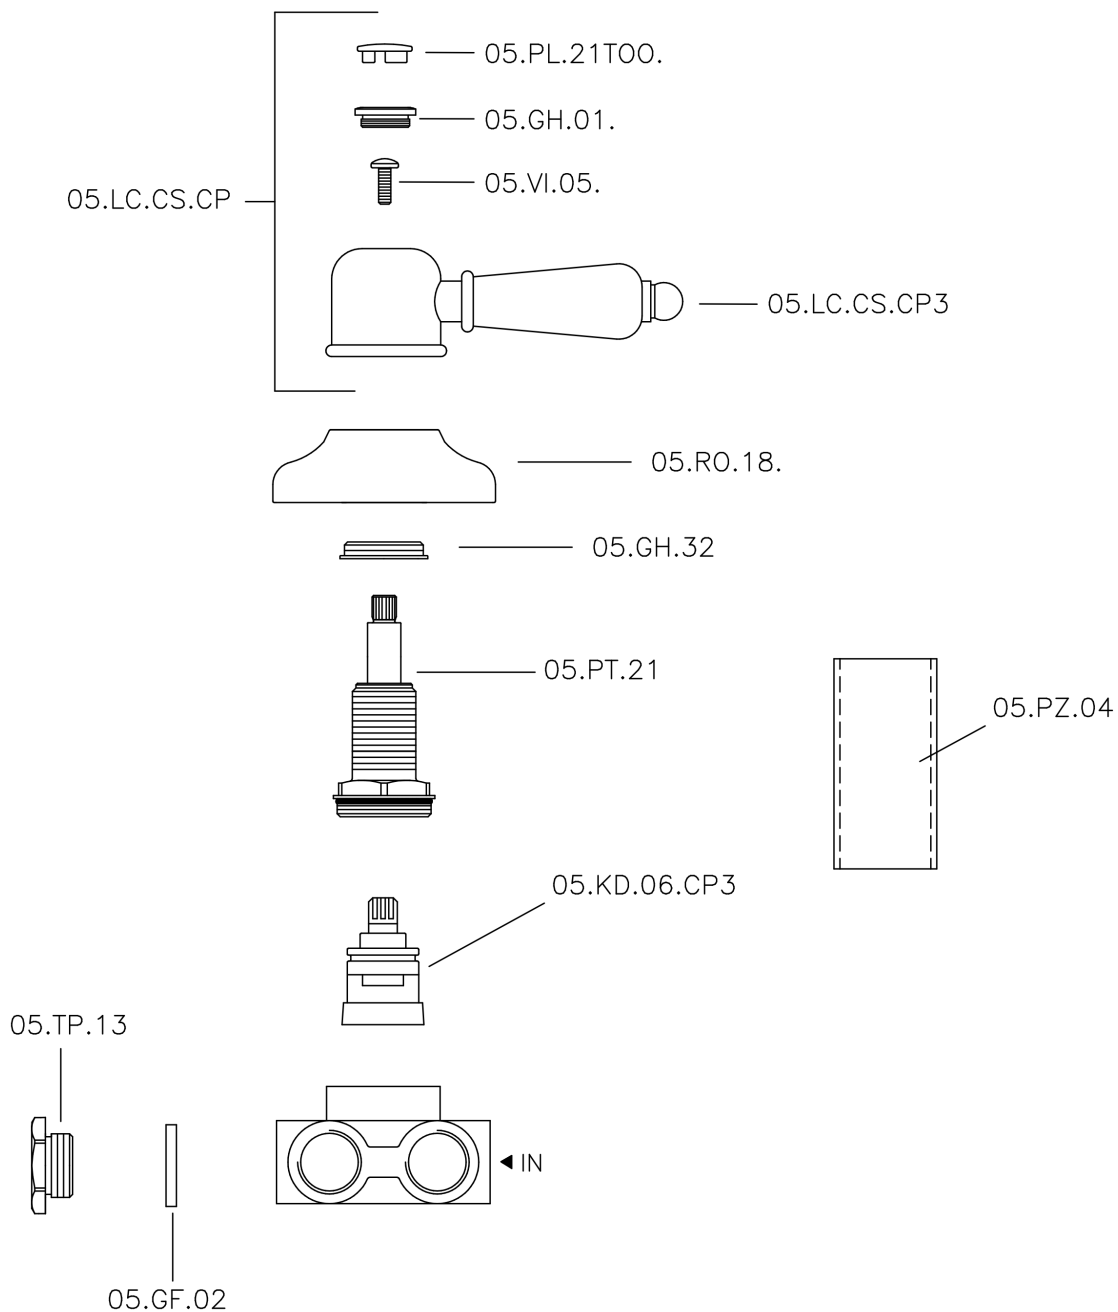

Deviatore incasso 3 uscite CROISETTE_CS000270

CS000270

<https://www.huberitalia.com/deviatore-incasso-3-uscite-croisette-cs000270>

2025-03-13