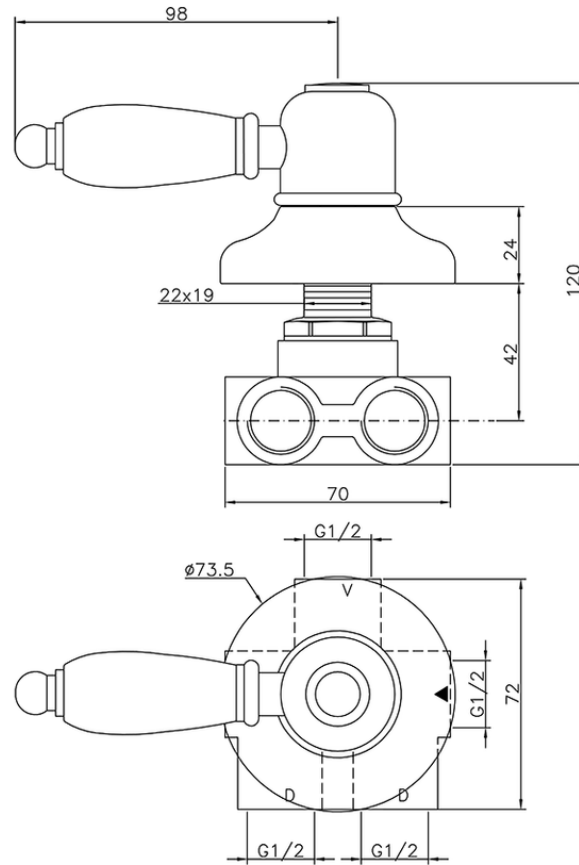

Deviatore incasso 3 uscite CROISSETTE\_CS000270

CS000270

<https://www.huberitalia.com/deviatore-incasso-3-uscite-croisette-cs000270>

2025-03-13