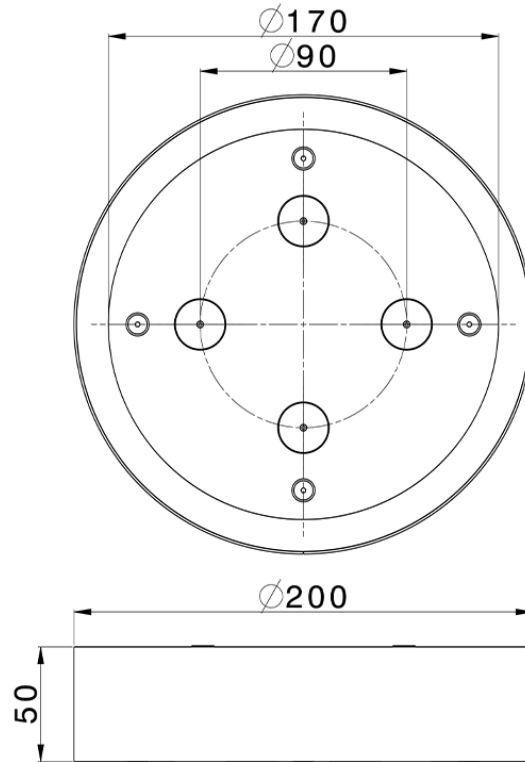

Soffione a soffitto con cromoterapia Ø 200 mm ZEN_ZS1C0270

ZS1C0270

<https://huberitalia.com/soffione-a-soffitto-con-cromoterapia-o-200-mm-zen-zs1c0270>

2024-11-21