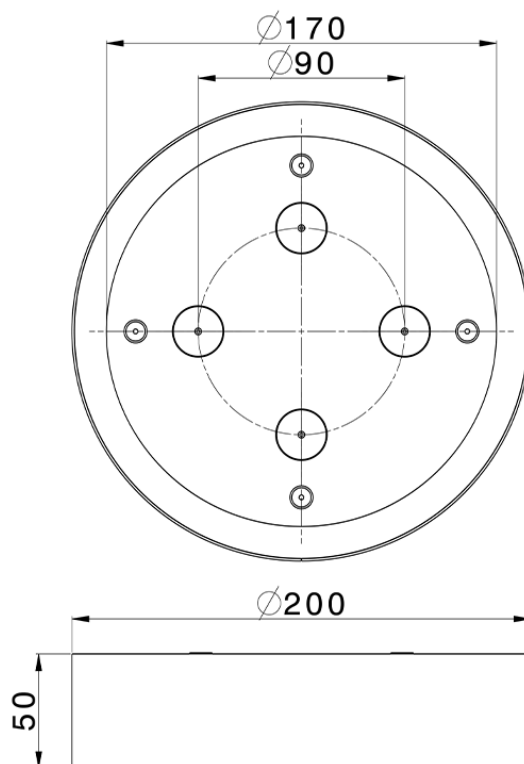

Soffione a soffitto con cromoterapia Ø 200 mm ZEN_ZS1C0270

ZS1C0270

<https://huberitalia.com/soffione-a-soffitto-con-cromoterapia-o-200-mm-zen-zs1c0270>

2024-11-21