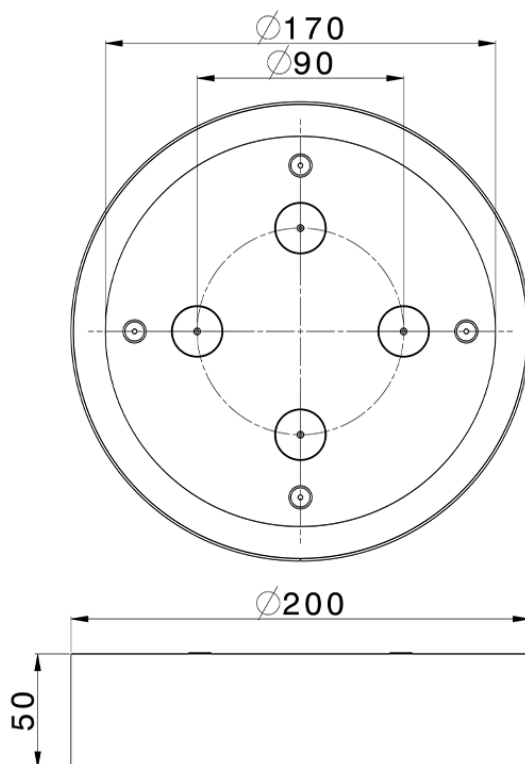

Soffione a soffitto con cromoterapia Ø 200 mm ZEN_ZS1C0270

ZS1C0270

<https://huberitalia.com/soffione-a-soffitto-con-cromoterapia-o-200-mm-zen-zs1c0270>

2024-11-21