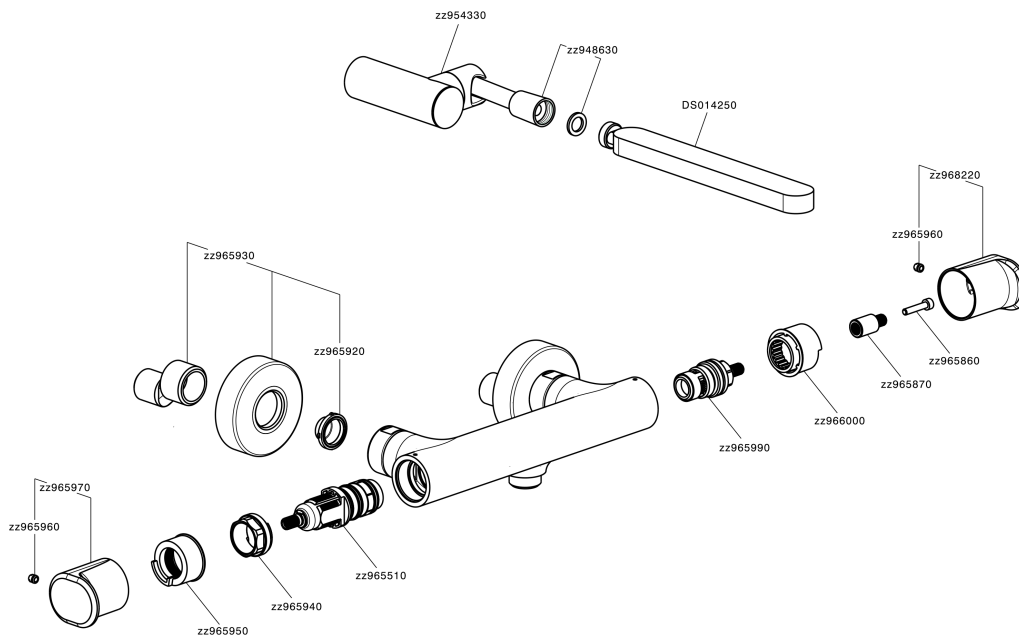

Miscelatore termostatico doccia completo LEVITY_LYD01010

LYD01010

<https://huberitalia.com/miscelatore-termostatico-doccia-completo-levity-lyd01010>

2024-11-21