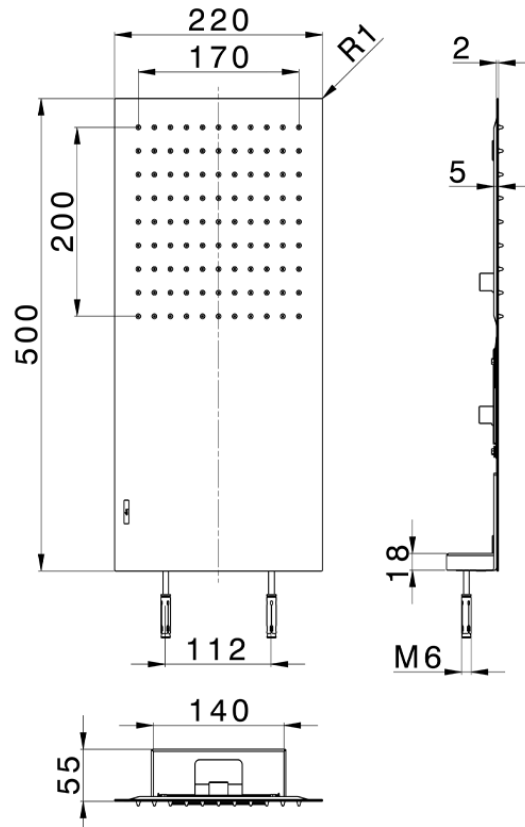

Soffione a parete 500x220 mm ZEN_ZS122120

ZS122120

<https://huberitalia.com/soffione-a-parete-500x220-mm-zen-zs122120>

2024-10-29