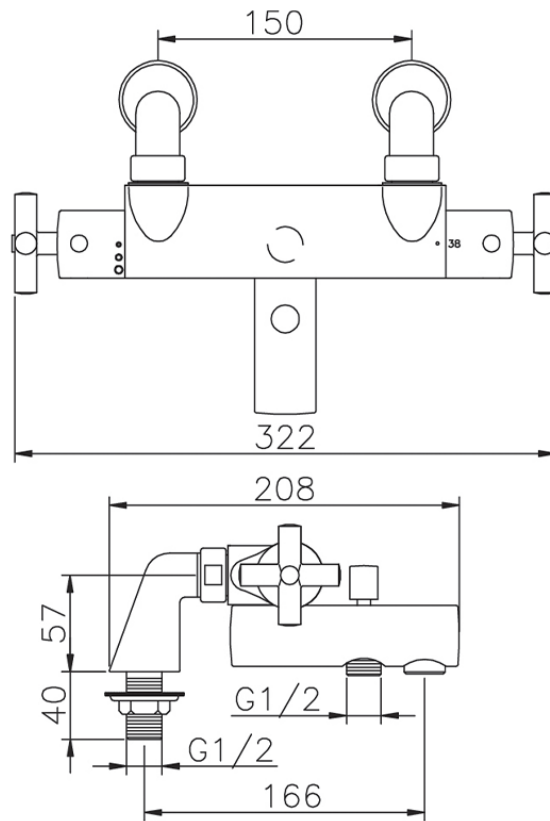

Miscelatore termostatico vasca SUITE_SUT28010

SUT28010

<https://www.huberitalia.com/miscelatore-termostatico-vasca-suite-sut28010>

2025-01-05