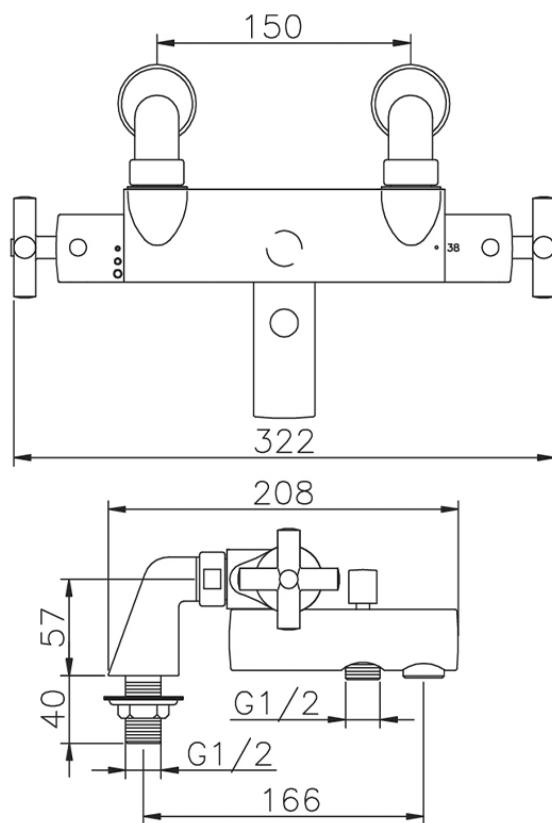

Miscelatore termostatico vasca SUITE_SUT28010

SUT28010

<https://huberitalia.com/miscelatore-termostatico-vasca-suite-sut28010>

2024-12-04