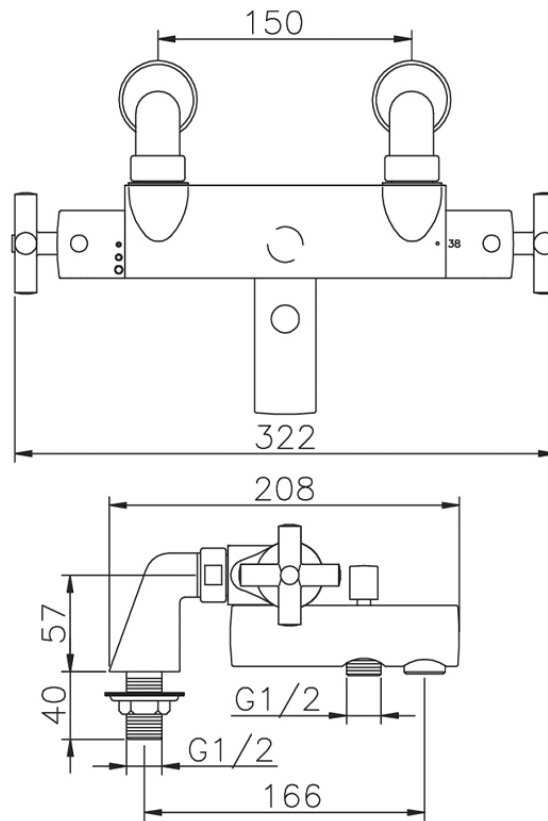

Miscelatore termostatico vasca SUITE_SUT28010

SUT28010

<https://www.huberitalia.com/miscelatore-termostatico-vasca-suite-sut28010>

2025-02-05