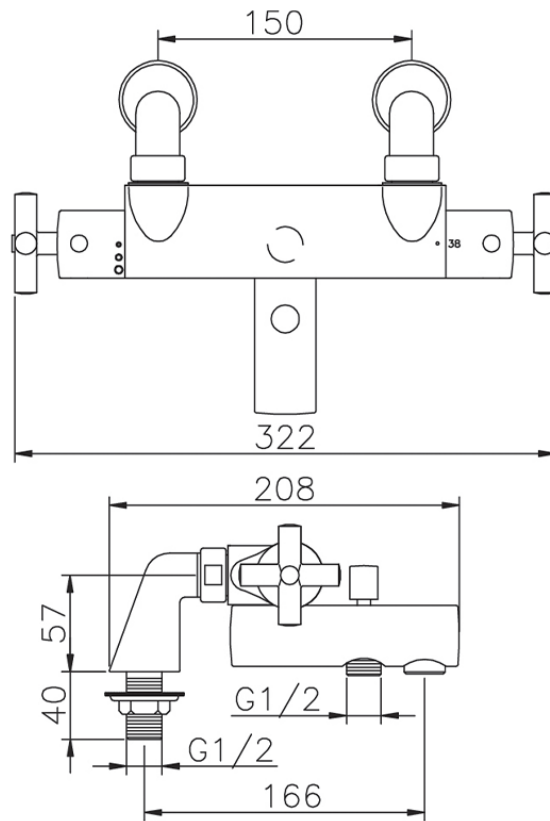

Miscelatore termostatico vasca SUITE_SUT28010

SUT28010

<https://www.huberitalia.com/miscelatore-termostatico-vasca-suite-sut28010>

2025-01-02