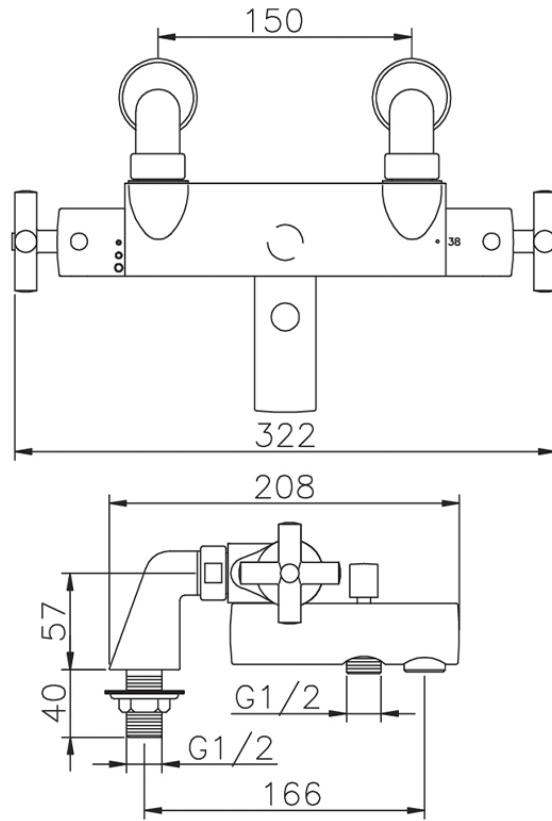

Miscelatore termostatico vasca SUITE_SUT28010

SUT28010

<https://www.huberitalia.com/miscelatore-termostatico-vasca-suite-sut28010>

2025-01-05