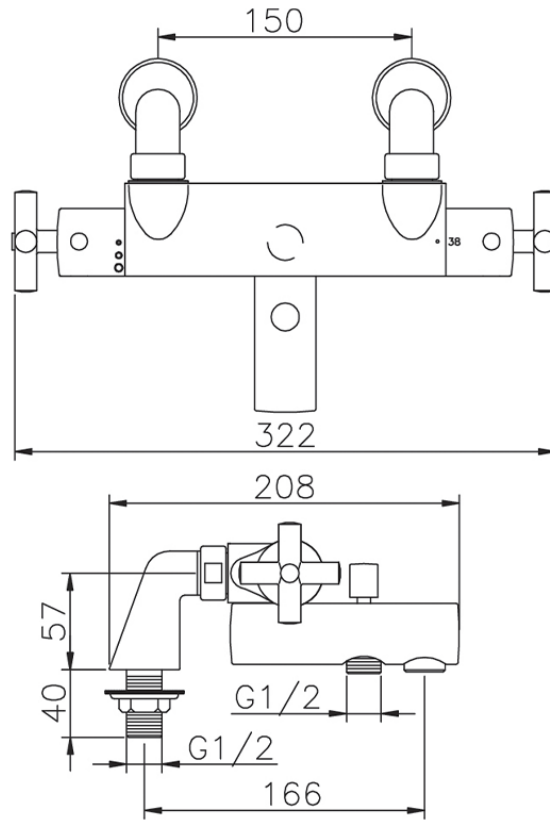

Miscelatore termostatico vasca SUITE_SUT28010

SUT28010

<https://www.huberitalia.com/miscelatore-termostatico-vasca-suite-sut28010>

2025-02-05