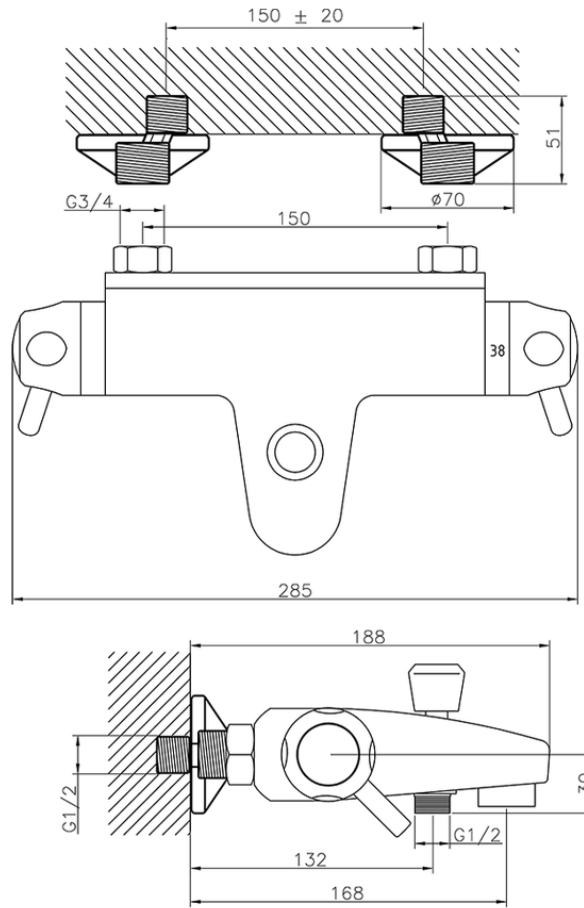

Miscelatore termostatico vasca CLINIC&TECHNICAL_CPT25010

CPT25010

<https://huberitalia.com/miscelatore-termostatico-vasca-clinictechical-cpt25010>

2024-12-04