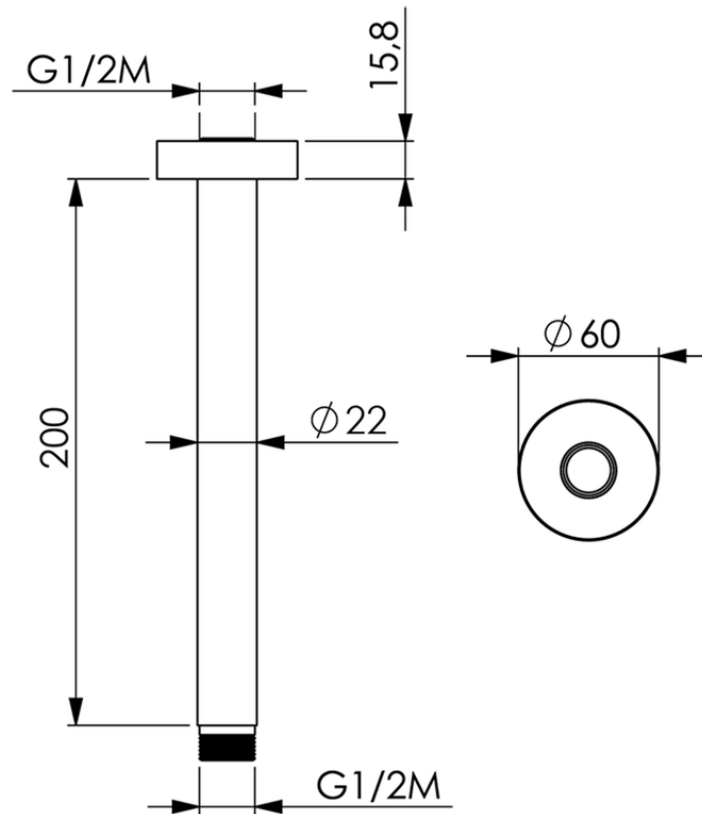

Braccio doccia a soffitto SHOWER_SS013440

SS013440

<https://www.huberitalia.com/braccio-doccia-a-soffitto-shower-ss013440>

2025-02-23