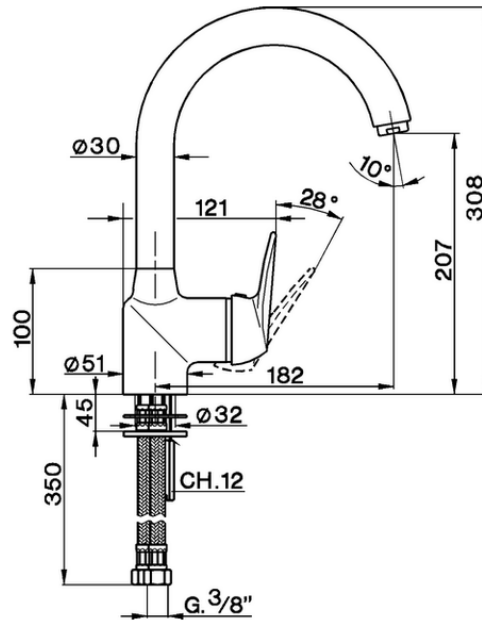

Miscelatore monocomando lavello KITCHEN_AT400530

AT400530

<https://huberitalia.com/miscelatore-monocomando-lavello-kitchen-at400530>

2024-11-21