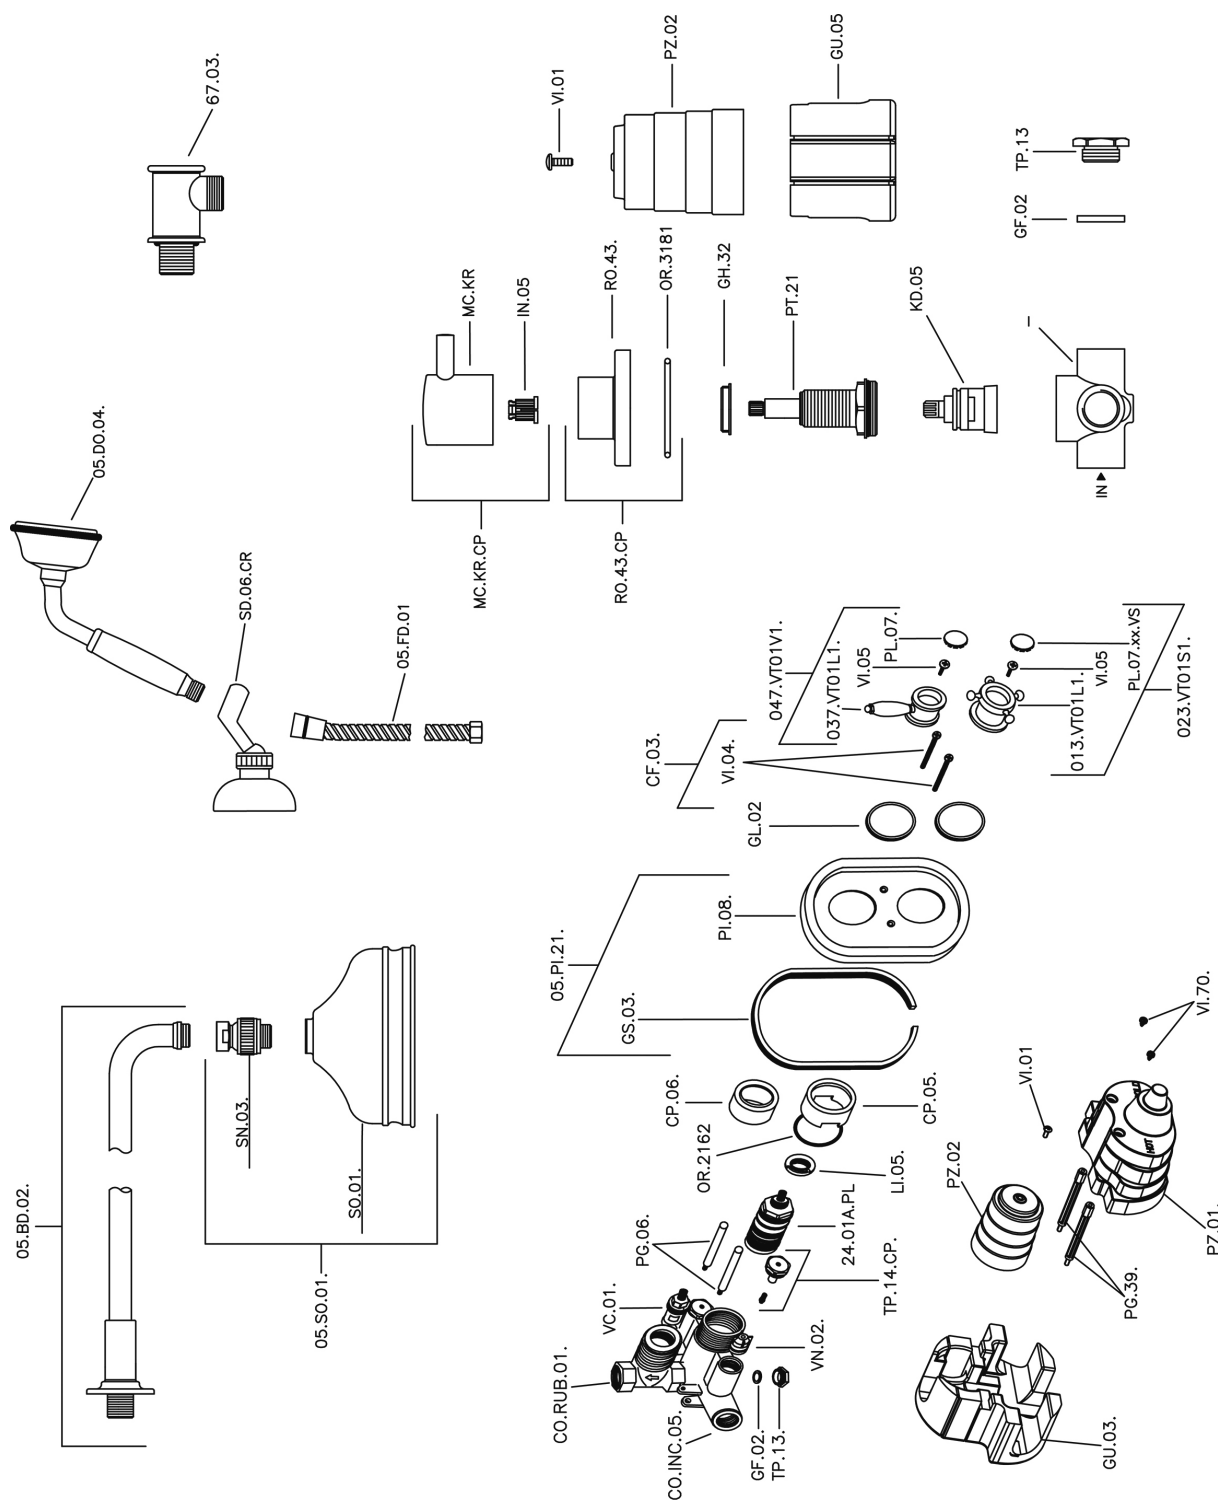

Completo miscelatore termostatico doccia incasso VICTORIAN_913.VT01H.

913.VT01H. <https://www.huberitalia.com/completo-miscelatore-termostatico-doccia-incasso-victorian-913-vt01h>

2024-12-22