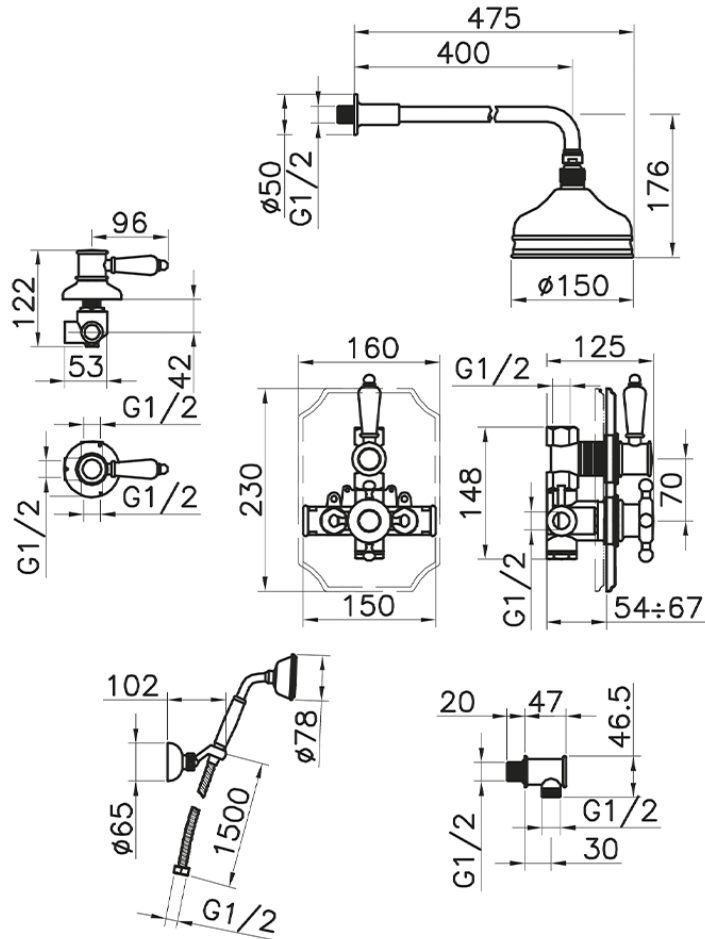

Completo miscelatore termostatico doccia incasso VICTORIAN_913.VT01H.

913.VT01H. <https://www.huberitalia.com/completo-miscelatore-termostatico-doccia-incasso-victorian-913-vt01h>

2024-12-22