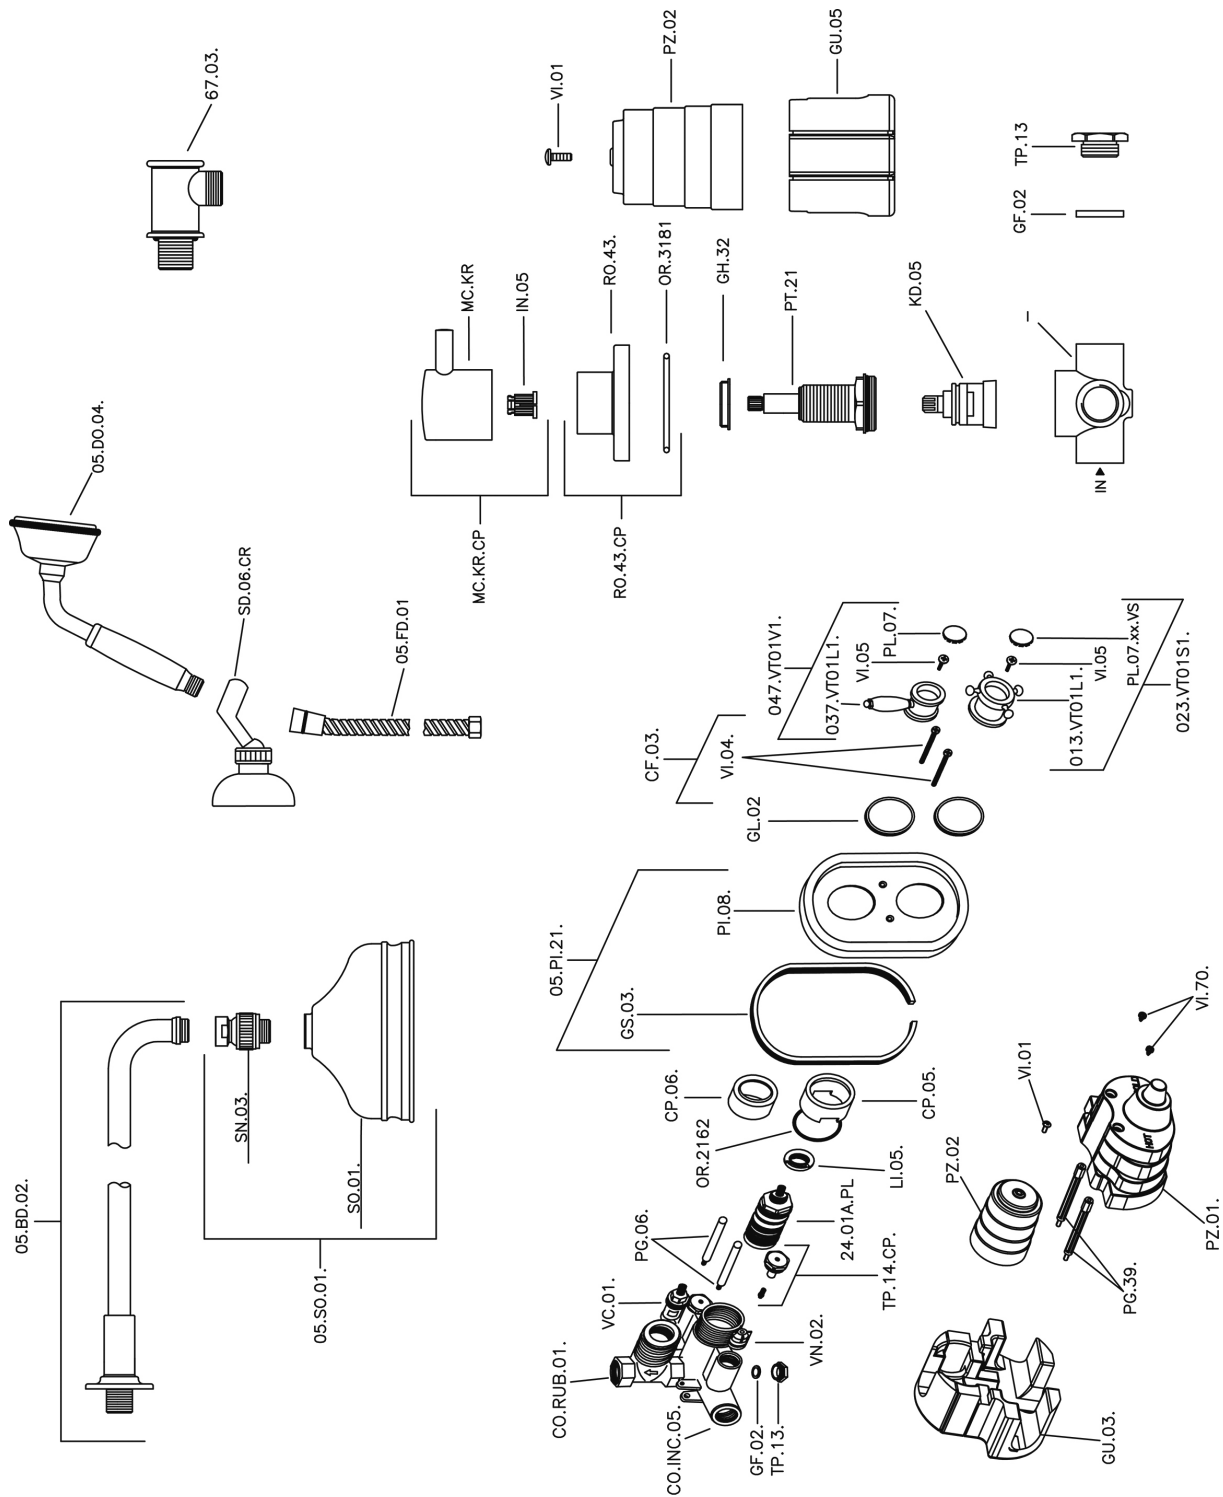

Completo miscelatore termostatico doccia incasso VICTORIAN_913.VT01H.

913.VT01H. <https://www.huberitalia.com/completo-miscelatore-termostatico-doccia-incasso-victorian-913-vt01h>

2024-12-22