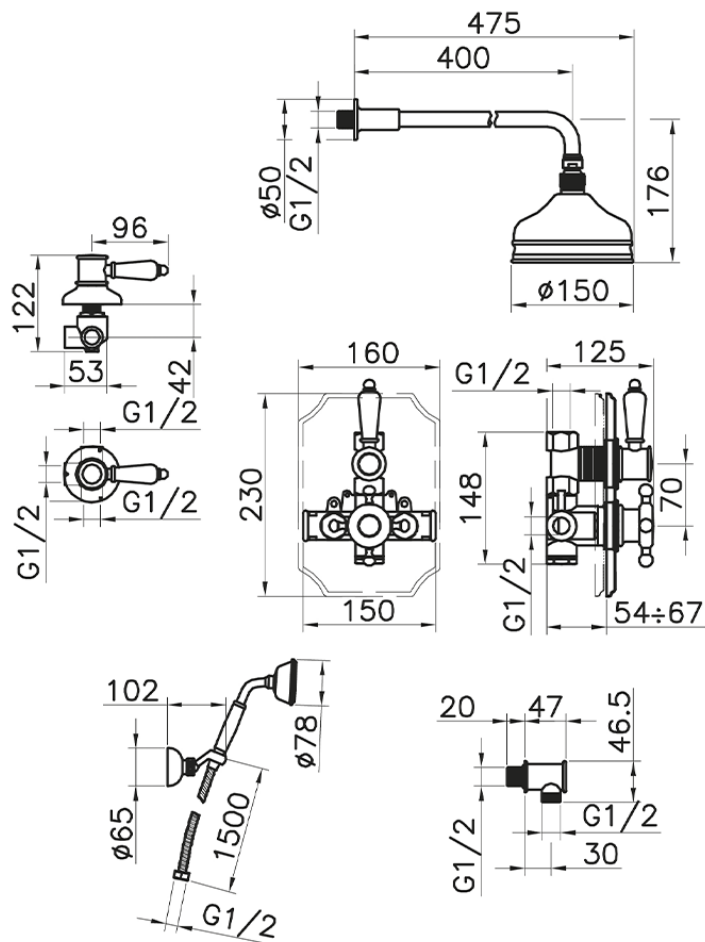

Completo miscelatore termostatico doccia incasso VICTORIAN_913.VT01H.

913.VT01H. <https://www.huberitalia.com/completo-miscelatore-termostatico-doccia-incasso-victorian-913-vt01h>

2024-12-22