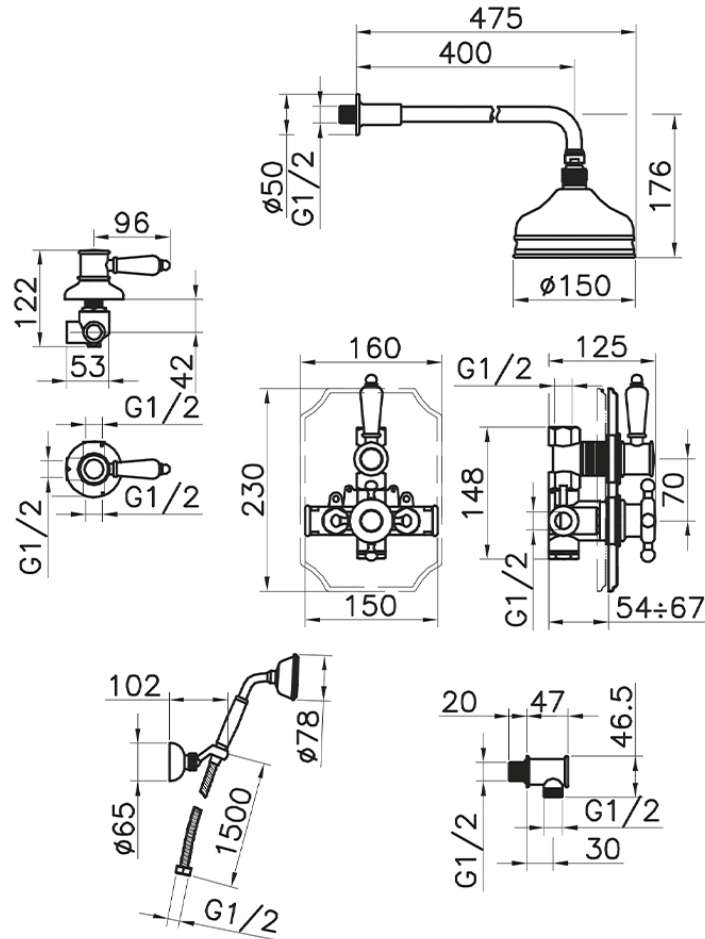

Completo miscelatore termostatico doccia incasso VICTORIAN_913.VT01H.

913.VT01H. <https://www.huberitalia.com/completo-miscelatore-termostatico-doccia-incasso-victorian-913-vt01h>

2024-12-22