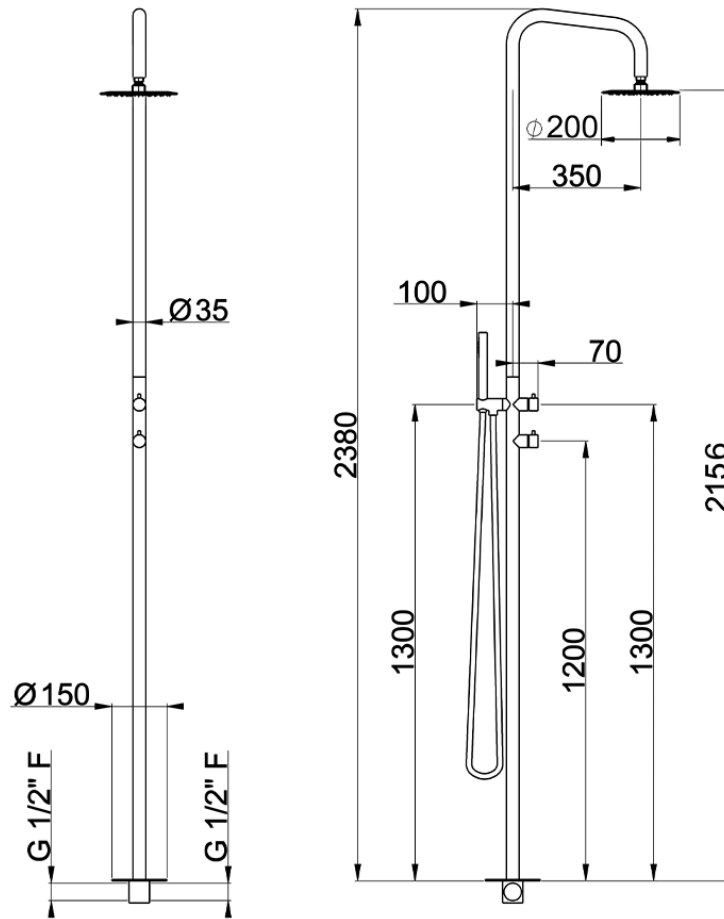

Colonna doccia progressiva outdoor LYNOX_LX005110

LX005110

<https://www.huberitalia.com/colonna-doccia-progressiva-outdoor-lynox-lx005110>

2025-01-30