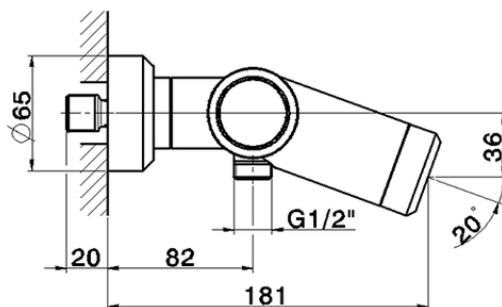

Miscelatore termostatico vasca CHRONOS CRT21010

CRT21010

<https://www.huberitalia.com/miscelatore-termostatico-vasca-chronos-crt21010>

2024-12-22