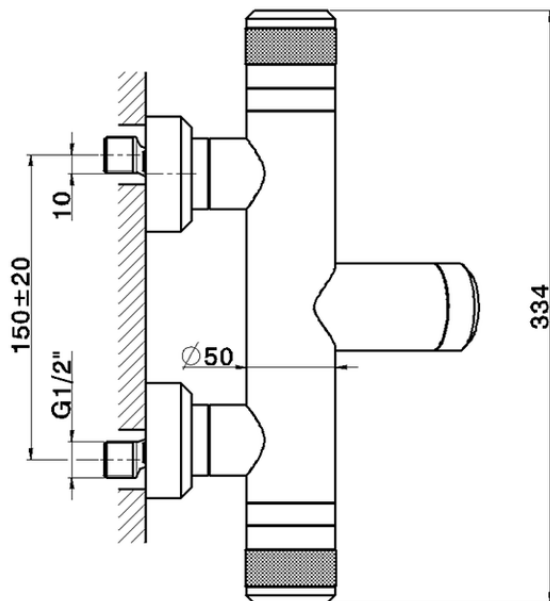

Miscelatore termostatico vasca CHRONOS CRT21010

CRT21010

<https://www.huberitalia.com/miscelatore-termostatico-vasca-chronos-crt21010>

2024-12-22