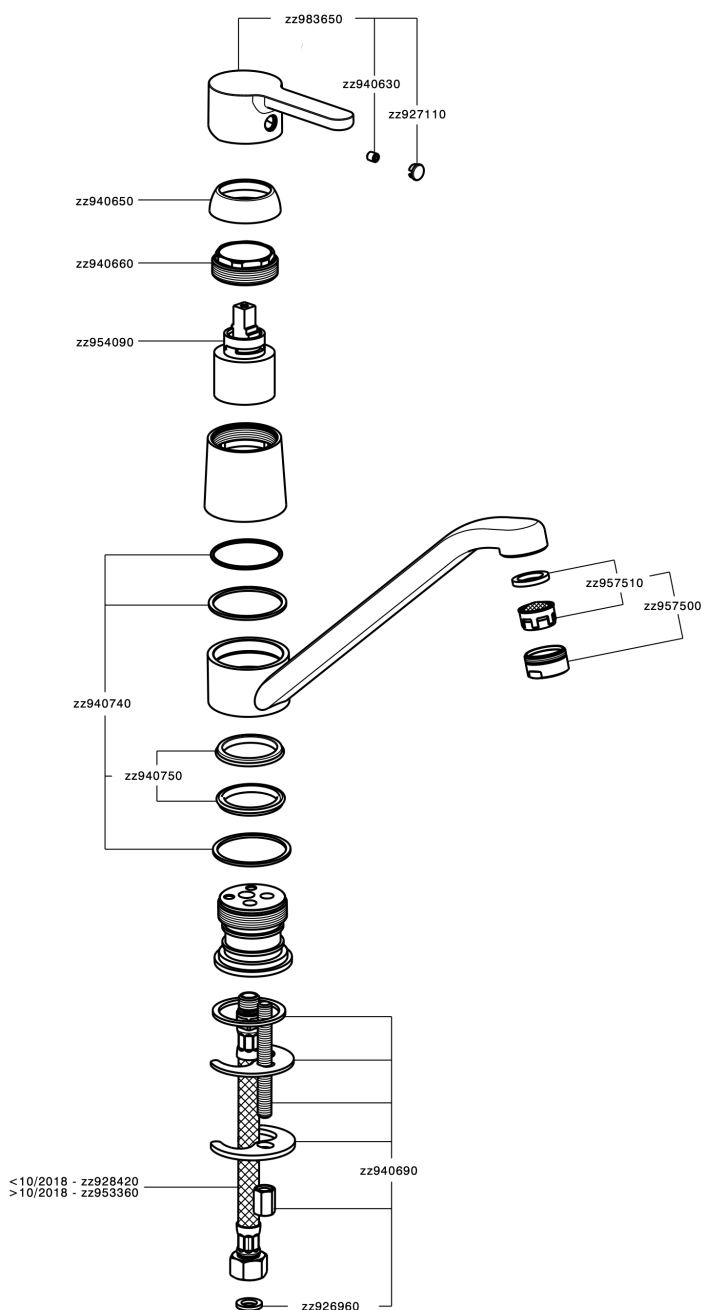

Miscelatore monocomando lavello KITCHEN_H2000580

H2000580

<https://www.huberitalia.com/miscelatore-monocomando-lavello-kitchen-h2000580>

2025-02-05