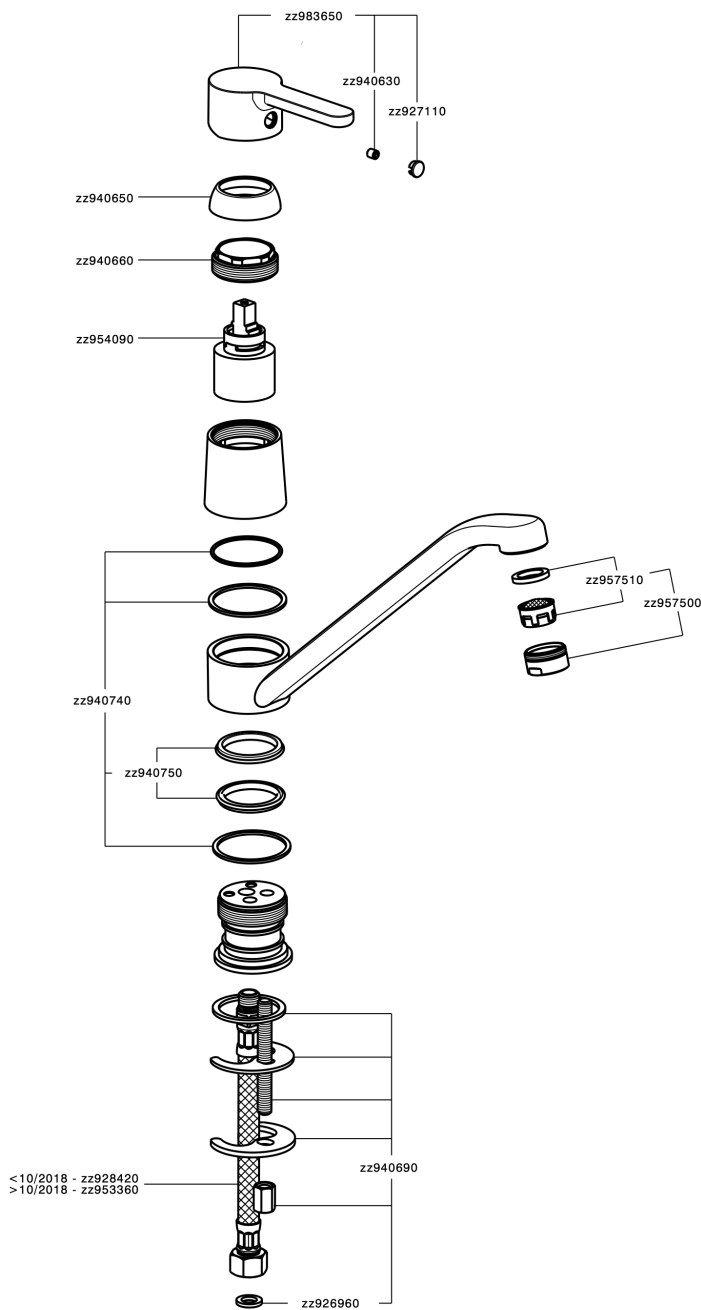

Miscelatore monocomando lavello KITCHEN_H2000580

H2000580

<https://www.huberitalia.com/miscelatore-monocomando-lavello-kitchen-h2000580>

2024-12-27