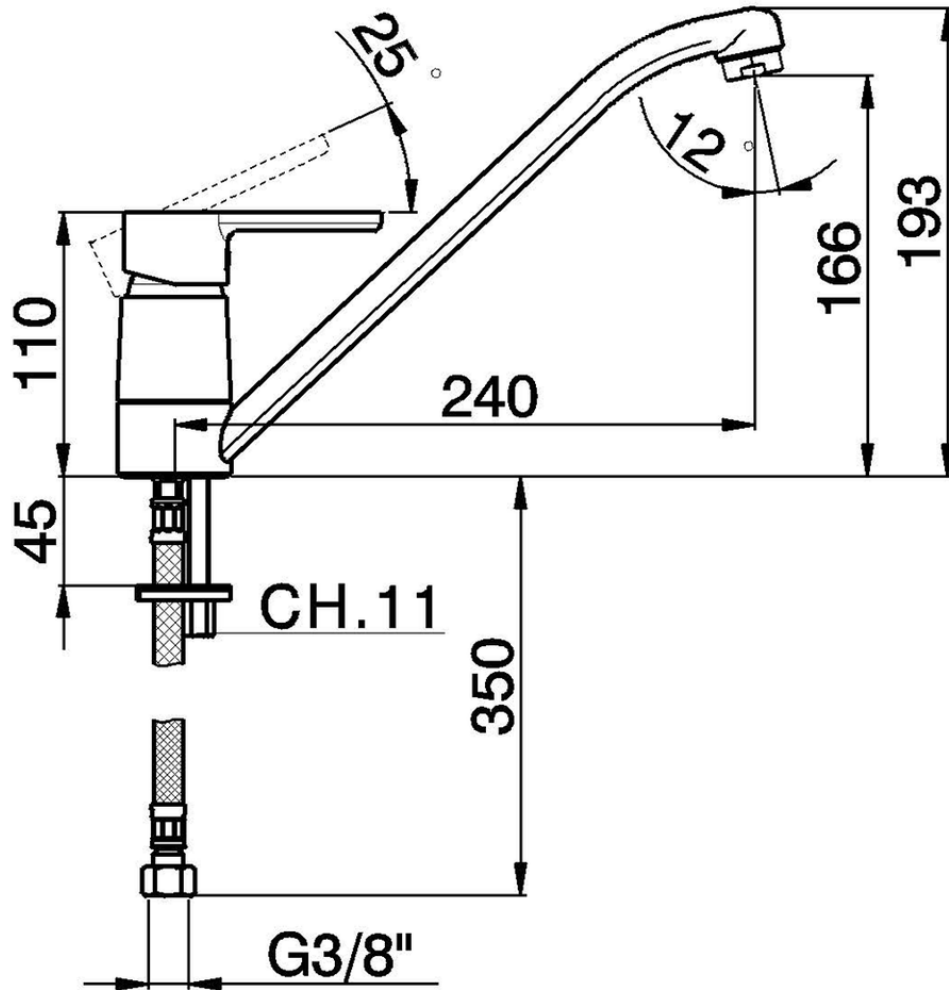

Miscelatore monocomando lavello KITCHEN_H2000580

H2000580

<https://www.huberitalia.com/miscelatore-monocomando-lavello-kitchen-h2000580>

2025-02-05