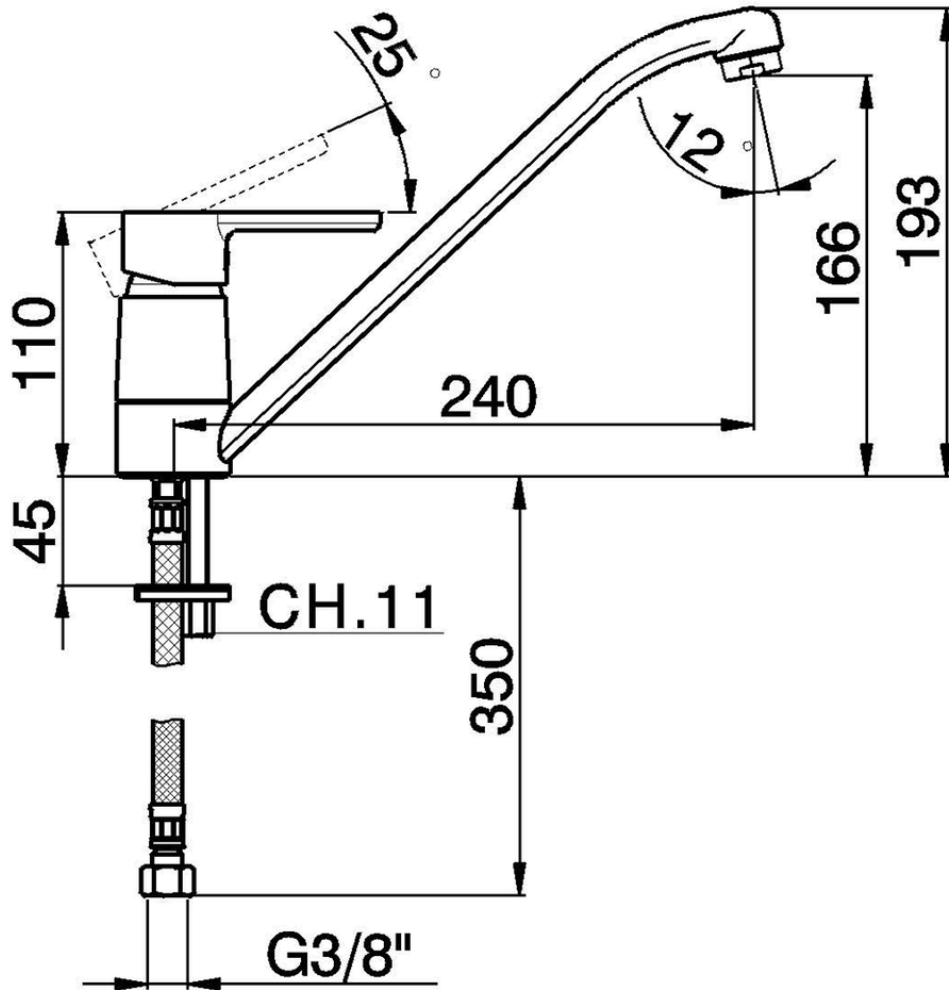

Miscelatore monocomando lavello KITCHEN_H2000580

H2000580

<https://www.huberitalia.com/miscelatore-monocomando-lavello-kitchen-h2000580>

2024-12-27