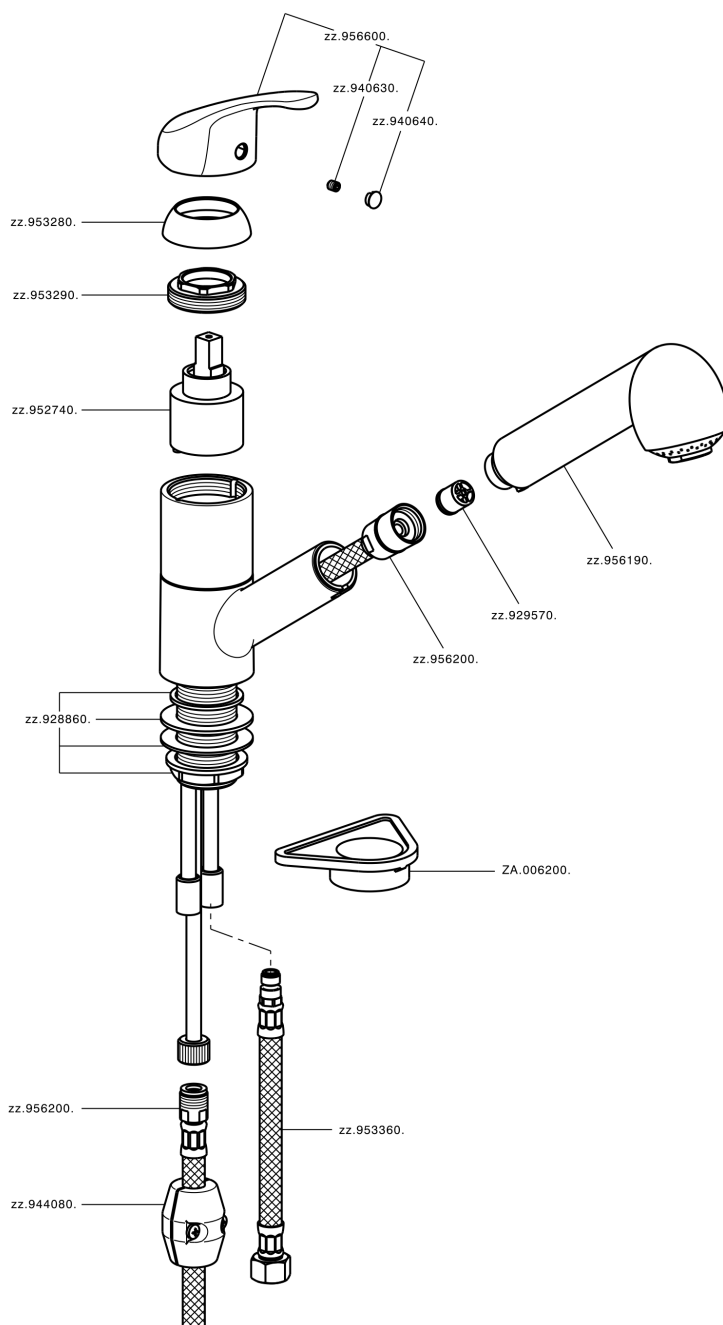

Miscelatore monocomando lavello docc. estraibile KITCHEN_BC002570

BC002570

<https://www.huberitalia.com/miscelatore-monocomando-lavello-docc-estraiabile-kitchen-bc002570>

2024-12-21