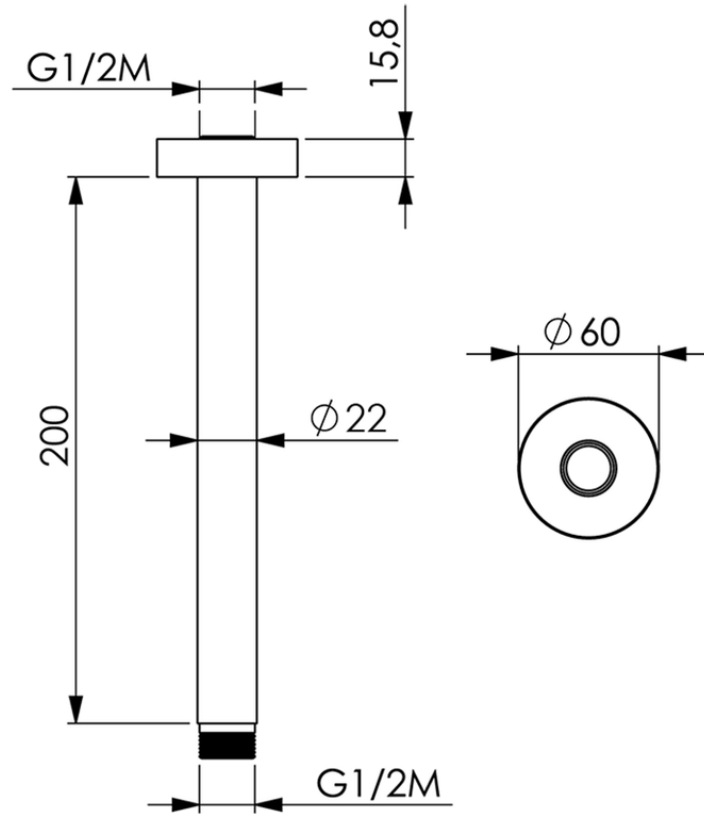

Braccio doccia a soffitto SHOWER_SS013440

SS013440

<https://www.huberitalia.com/braccio-doccia-a-soffitto-shower-ss013440>

2024-12-22